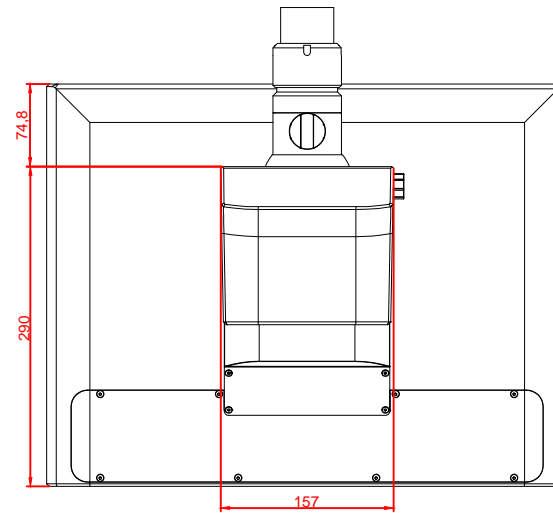

front view

left view

rear view

top view

CP3918-G025-M752-E274

main dimensions and
fixing points

dimensions in mm