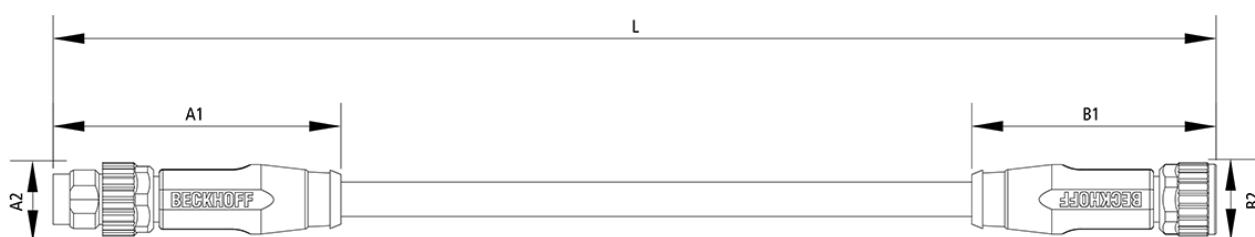

ZK2020-3132-0xxx | Power cable, PUR, 4 x 0.34 mm², drag-chain suitable

i Product status: Regular delivery

M8, plug, straight, male, 4-pin – M8, socket, straight, female, 4-pin

Product information

Technical data

Technical data	Head A
Shielding	no
Installation size	M8
Connector type	plug
Contact type	male
Number of positions (face)	4-pin
Coding	A-coded
Body color	black

Technical data	Head B
Shielding	no
Installation size	M8
Connector type	socket

Contact type	female
Number of positions (face)	4-pin
Coding	A-coded
Body color	black

Technical data	Meterware
Cross-section	4 x 0.34 mm ² (AWG 22)
Use	drag-chain suitable
Material jacket	PUR (polyurethane)
Outer cable diameter	4.7 mm ± 0.15 mm (0.185" ± 0.0059")
Jacket color	black

A1	39.60 mm
B1	33.00 mm

Ordering information

Ordering information	Length
ZK2020-3132-1000	0.10 m
ZK2020-3132-0001	0.15 m
ZK2020-3132-0002	0.20 m
ZK2020-3132-0003	0.30 m
ZK2020-3132-0004	0.40 m
ZK2020-3132-0005	0.50 m
ZK2020-3132-0006	0.60 m
ZK2020-3132-0007	0.70 m
ZK2020-3132-0008	0.80 m
ZK2020-3132-0010	1.00 m
ZK2020-3132-0015	1.50 m
ZK2020-3132-0016	1.60 m
ZK2020-3132-0020	2.00 m
ZK2020-3132-0025	2.50 m