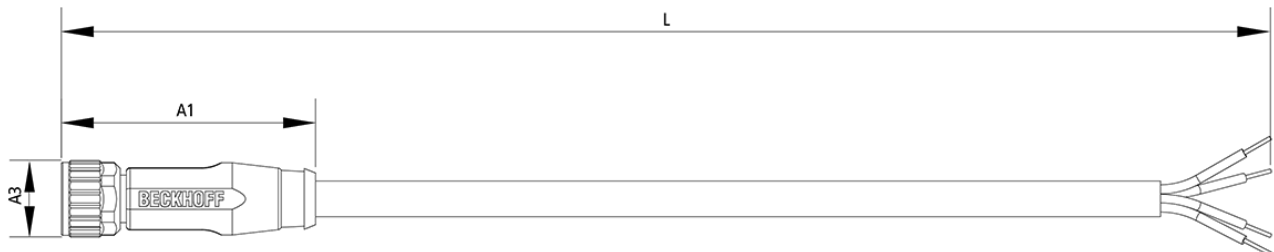

ZK2020-3200-0xxx | Power cable, PUR, 4 x 0.34 mm², drag-chain suitable

i Product status: Regular delivery

M8, socket, straight, female, 4-pin – open end

Product information

Technical data

Technical data	Head A
Shielding	no
Installation size	M8
Connector type	socket
Contact type	female
Number of positions (face)	4-pin
Coding	A-coded
Body color	black

Technical data	Head B
Installation size	open end
Number of positions (face)	4-wire

Technical data	Meterware
Cross-section	4 x 0.34 mm ² (AWG 22)
Use	drag-chain suitable
Material jacket	PUR (polyurethane)
Outer cable diameter	4.7 mm ± 0.15 mm (0.185" ± 0.0059")
Jacket color	black

A1	33.00 mm
----	----------

Ordering information

Ordering information	Length
ZK2020-3200-0003	0.30 m
ZK2020-3200-0005	0.50 m
ZK2020-3200-0010	1.00 m
ZK2020-3200-0011	1.10 m
ZK2020-3200-0012	1.20 m
ZK2020-3200-0013	1.30 m
ZK2020-3200-0015	1.50 m
ZK2020-3200-0020	2.00 m
ZK2020-3200-0025	2.50 m
ZK2020-3200-0030	3.00 m
ZK2020-3200-0035	3.50 m
ZK2020-3200-0045	4.50 m
ZK2020-3200-0050	5.00 m
ZK2020-3200-0060	6.00 m
ZK2020-3200-0070	7.00 m
ZK2020-3200-0080	8.00 m
ZK2020-3200-0085	8.50 m
ZK2020-3200-0090	9.00 m
ZK2020-3200-0100	10.00 m
ZK2020-3200-0125	12.50 m

ZK2020-3200-0130	13.00 m
ZK2020-3200-0150	15.00 m
ZK2020-3200-0155	15.50 m
ZK2020-3200-0170	17.00 m
ZK2020-3200-0200	20.00 m
ZK2020-3200-0205	20.50 m
ZK2020-3200-0250	25.00 m
ZK2020-3200-0285	28.50 m
ZK2020-3200-0300	30.00 m
ZK2020-3200-0400	40.00 m
ZK2020-3200-0500	50.00 m
ZK2020-3200-0600	60.00 m