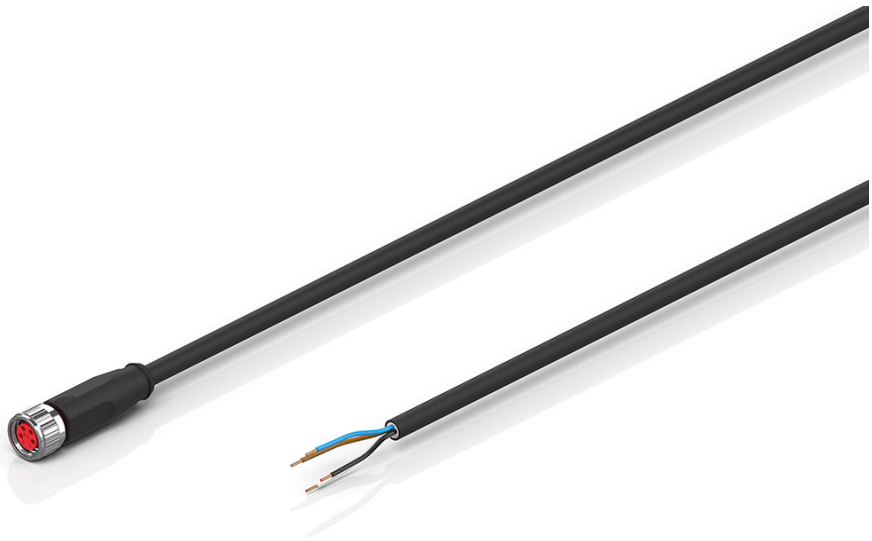

ZK2020-3200-0xxx | Power cable, PUR, 4 x 0.34 mm², drag-chain suitable

i Product status: Regular delivery

M8, socket, straight, female, 4-pin – open end

Product information

Technical data

Technical data	Head A
Shielding	no
Installation size	M8
Connector type	socket
Contact type	female
Number of positions (face)	4-pin
Coding	A-coded
Body color	black

Technical data	Head B
Installation size	open end
Number of positions (face)	4-wire

Technical data	Meterware
Cross-section	4 x 0.34 mm ² (AWG 22)
Use	drag-chain suitable
Material jacket	PUR (polyurethane)
Outer cable diameter	4.7 mm ± 0.15 mm (0.185" ± 0.0059")
Jacket color	black

A1	33.00 mm
----	----------

Ordering information

Ordering information	Length
ZK2020-3200-0003	0.30 m
ZK2020-3200-0005	0.50 m
ZK2020-3200-0010	1.00 m
ZK2020-3200-0011	1.10 m
ZK2020-3200-0012	1.20 m
ZK2020-3200-0013	1.30 m
ZK2020-3200-0015	1.50 m
ZK2020-3200-0020	2.00 m
ZK2020-3200-0025	2.50 m
ZK2020-3200-0030	3.00 m
ZK2020-3200-0035	3.50 m
ZK2020-3200-0045	4.50 m
ZK2020-3200-0050	5.00 m
ZK2020-3200-0060	6.00 m
ZK2020-3200-0070	7.00 m
ZK2020-3200-0080	8.00 m
ZK2020-3200-0085	8.50 m
ZK2020-3200-0090	9.00 m
ZK2020-3200-0100	10.00 m
ZK2020-3200-0125	12.50 m

ZK2020-3200-0130	13.00 m
ZK2020-3200-0150	15.00 m
ZK2020-3200-0155	15.50 m
ZK2020-3200-0170	17.00 m
ZK2020-3200-0200	20.00 m
ZK2020-3200-0205	20.50 m
ZK2020-3200-0250	25.00 m
ZK2020-3200-0285	28.50 m
ZK2020-3200-0300	30.00 m
ZK2020-3200-0400	40.00 m
ZK2020-3200-0500	50.00 m
ZK2020-3200-0600	60.00 m