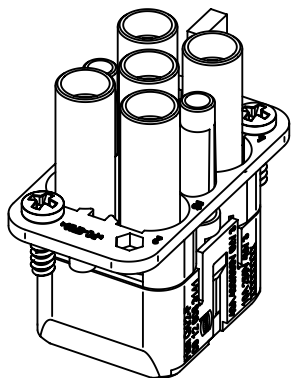

self-tapping screw
ISO 7049-ST 2,9x9,5-F-H

	All Dimensions in mm Original Size DIN A4		Scale 1:1	Free size tol.		Ref.	
						Sub.	
	All rights reserved Department EL PD - DE		Created by GRUBES	Inspected by SCHLEPP	Standardisation SCHMIDTM	Date 2013-06-05	State Final Release
	HARTING Electric GmbH & Co. KG D-32339 Espelkamp		Title Han Q4/2-F-c female insert			Doc-Key / ECM-Nr. 100132511/UGD/005/A 500000062729	
			Type TB	Number 09 12 006 3141		Rev. A	Page 1/1