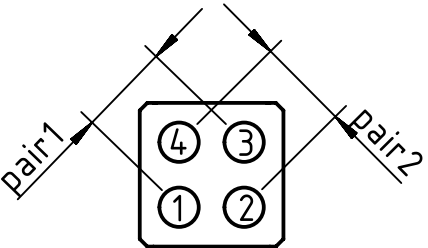

arrangement without cover

pin	10BASE-T 100BASE-TX	color
1	Tx+	white/orange
2	Rx+	white/green
3	Tx-	orange
4	Rx-	green

kind of delivery: piece parts

	All rights reserved Department EL PD	All Dimensions in mm Original Size DIN A4		Scale 2:1	Free size tol.	Ref.
		Created by SPRENB	Inspected by BERGHORN	Standardisation RUETERA	Date 2018-06-18	State Final Release
HARTING Electric GmbH & Co. KG D-32339 Espelkamp		Title Han Megabit insert male			Doc-Key / ECM-Nr. 100217284/UGD/002/H 500000135212	
		Type TB	Number 09 14 008 3016		Rev. H	Page 1/1