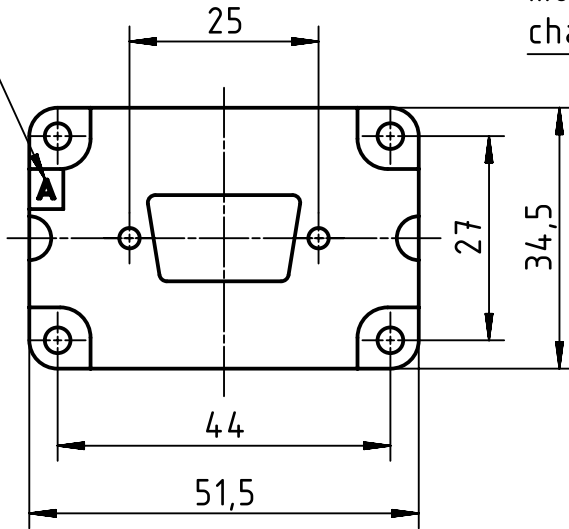

mounting in housing:
character "A" visible

mounting in hood:
character "T" visible

back view

belongs to range of delivery:
2x screws ISO 1481-ST2,9x6,5-F
4x screws ISO 1207-M3x14

	All Dimensions in mm Original Size DIN A4		Scale 1:1	Free size tol.		Ref.	
	All rights reserved Department EL PD - DE		Created by HARLASSK	Inspected by NICHTERLEIN	Standardisation RUETERA	Date 2017-09-21	State Final Release
HARTING Electric GmbH & Co. KG D-32339 Espelkamp		Title Adapter Han 6B - D-Sub 9				Doc-Key / ECM-Nr. 100210148/UGD/006/A 500000125248	
		Type TB	Number 09 30 000 9965			Rev. A	Page 1/1