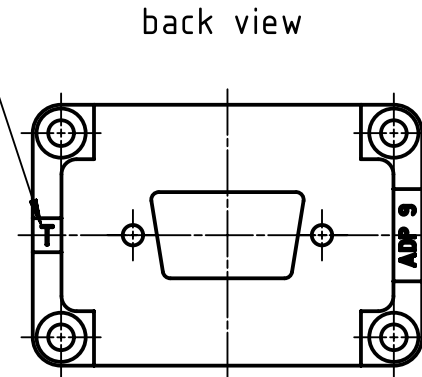

mounting in housing:
character "A" visible

mounting in hood:
character "T" visible

back view

belongs to range of delivery:
2x screws ISO 1481-ST2,9x6,5-F
4x screws ISO 1207-M3x14

	All Dimensions in mm Original Size DIN A4		Scale 1:1	Free size tol.		Ref.	
	All rights reserved Department EL PD - DE		Created by HARLASSK	Inspected by NICHTERLEIN	Standardisation RUETERA	Date 2017-09-21	State Final Release
HARTING Electric GmbH & Co. KG D-32339 Espelkamp		Title Adapter Han 6B - D-Sub 9				Doc-Key / ECM-Nr. 100210148/UGD/006/A 500000125248	
		Type TB	Number 09 30 000 9965			Rev. A	Page 1/1