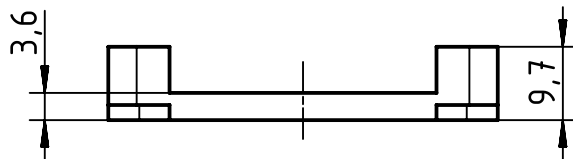

mounting in housing:
character "A" visible

mounting in hood:
character "T" visible

back view

belongs to range of delivery:
2x screws ISO 1481-ST2,9x6,5-F
4x screws ISO 1207-M3x14

	All Dimensions in mm Original Size DIN A4		Scale 1:1	Free size tol.		Ref.	
	All rights reserved Department EL PD - DE		Created by HARLASSK	Inspected by NICHTERLEIN	Standardisation RUETERA	Date 2017-09-21	State Final Release
HARTING Electric GmbH & Co. KG D-32339 Espelkamp		Title Adapter Han 6B - D-Sub 9				Doc-Key / ECM-Nr. 100210148/UGD/006/A 500000125248	
		Type TB	Number 09 30 000 9965			Rev. A	Page 1/1