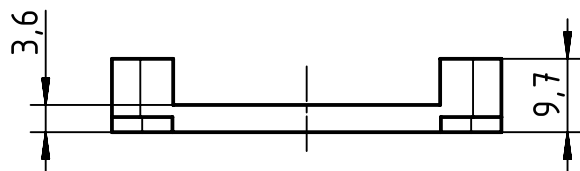

mounting in housing:
character "A" visible

mounting in hood:
character "T" visible

back view

belongs to range of delivery:
4x screws ISO 1481-ST2,9x6,5F
4x screws ISO 1207-M3x14

	All Dimensions in mm Original Size DIN A4		Scale 1:1	Free size tol.		Ref.	
	All rights reserved Department EL PD - DE		Created by HARLASSK	Inspected by NICHTERLEIN	Standardisation RUETERA	Date 2017-09-21	State Final Release
HARTING Electric GmbH & Co. KG D-32339 Espelkamp		Title Adapter Han 6B - 2x D-Sub 9				Doc-Key / ECM-Nr. 100210153/UGD/006/A 500000125248	
		Type TB	Number 09 30 000 9970			Rev. A	Page 1/1