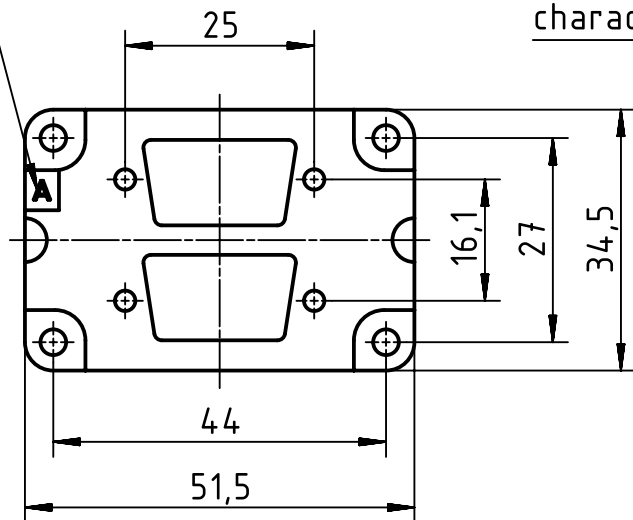

mounting in housing:
character "A" visible

mounting in hood:
character "T" visible

back view

belongs to range of delivery:
4x screws ISO 1481-ST2,9x6,5F
4x screws ISO 1207-M3x14

	All Dimensions in mm Original Size DIN A4		Scale 1:1	Free size tol.		Ref.	
	All rights reserved Department EL PD - DE		Created by HARLASSK	Inspected by NICHTERLEIN	Standardisation RUETERA	Date 2017-09-21	State Final Release
HARTING Electric GmbH & Co. KG D-32339 Espelkamp		Title Adapter Han 6B - 2x D-Sub 9				Doc-Key / ECM-Nr. 100210153/UGD/006/A 500000125248	
		Type TB	Number 09 30 000 9970			Rev. A	Page 1/1