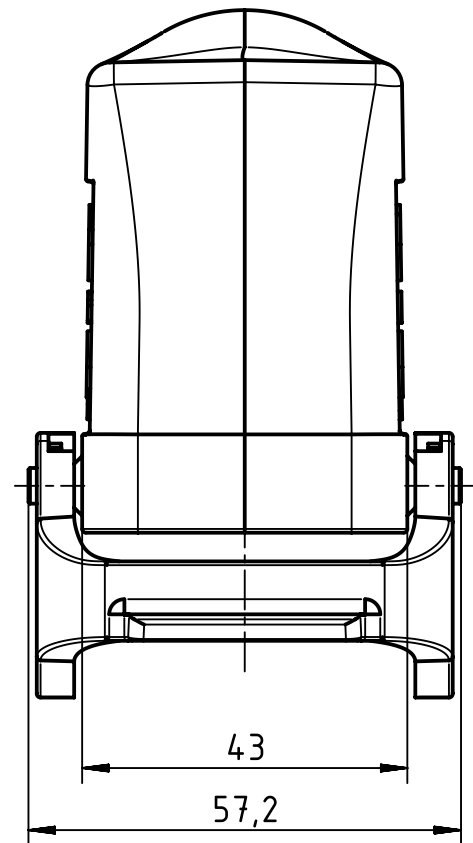

1 2 3 4 5 6

A

B

C

D

	All Dimensions in mm Original Size DIN A4		Scale 1:1	Free size tol.		Ref.
						Sub.
	All rights reserved		Created by RULLKOETTER	Inspected by SCHNIEDER	Standardisation TIEMANNA	Date 2014-11-12
	Department EL PD - DE		Title Han 16B Hood Side Entry M25			State Final Release
HARTING Electric GmbH & Co. KG D-32339 Espelkamp			Type TB	Number 19 30 016 1531		Doc-Key / ECM-Nr. 100183405/UGD/004/A 500000081192
					Rev. A	Page 1/1