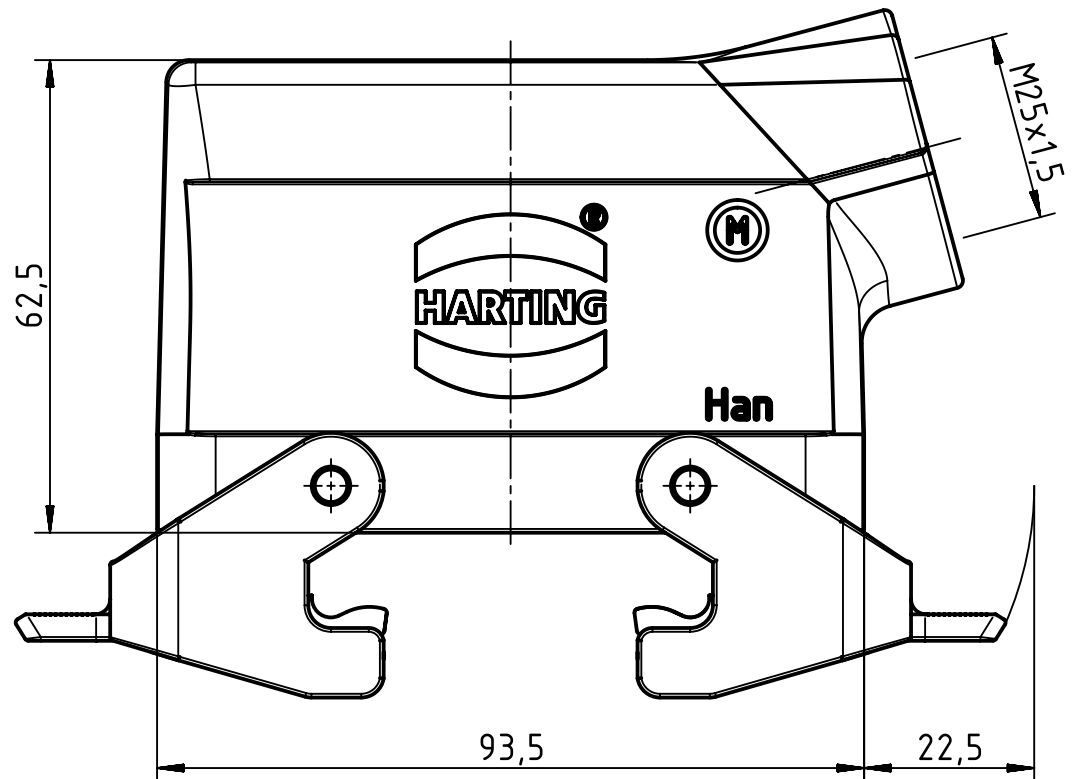

1 2 3 4 5 6

A

B

C

D

	All Dimensions in mm Original Size DIN A4		Scale 1:1	Free size tol.		Ref.
						Sub.
	All rights reserved		Created by RULLKOETTER	Inspected by SCHNIEDER	Standardisation TIEMANNA	Date 2014-11-12
	Department EL PD - DE		Title Han 16B Hood Side Entry M25			State Final Release
HARTING Electric GmbH & Co. KG D-32339 Espelkamp			Type TB	Number 19 30 016 1531		Doc-Key / ECM-Nr. 100183405/UGD/004/A 500000081192
					Rev. A	Page 1/1