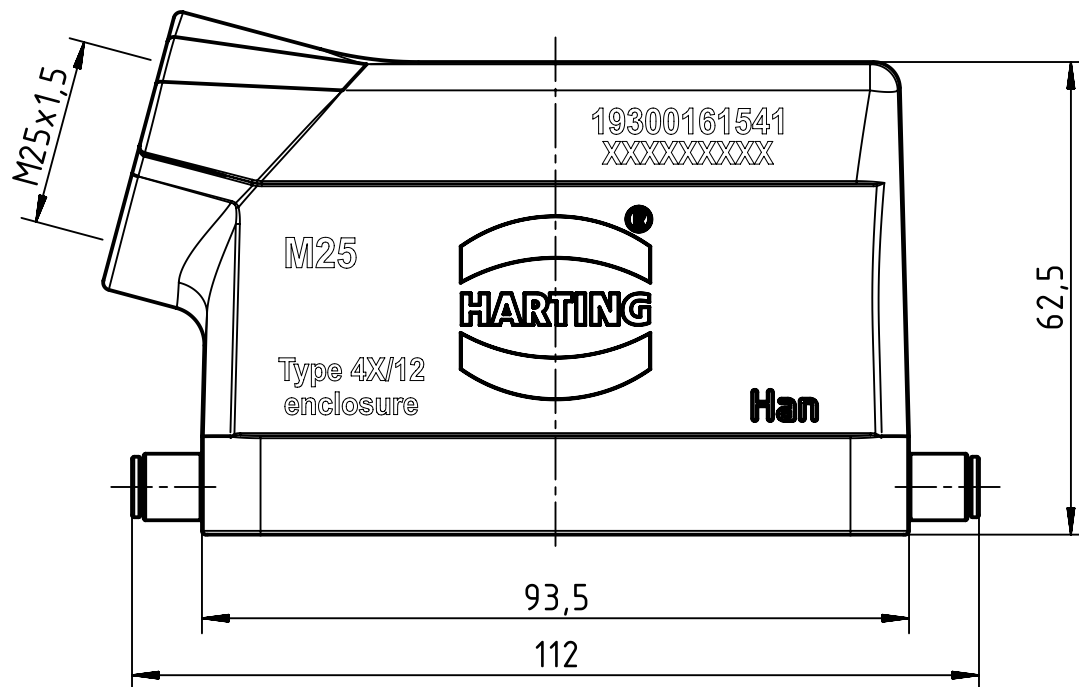

1 2 3 4 5 6

A

B

C

D

	All Dimensions in mm Original Size DIN A4		Scale 1:1	Free size tol.		Ref.
						Sub.
	All rights reserved		Created by SPRENB	Inspected by GERB	Standardisation RUETERA	Date 2020-01-06
	Department EL PD					State Final Release
HARTING Electric GmbH & Co. KG D-32339 Espelkamp			Title Han 16B Hood side entry M25			Doc-Key / ECM-Nr. 1001834.10/UGD/004/D 500000163000
			Type TB	Number 19 30 016 1541		Rev. D Page 1/1