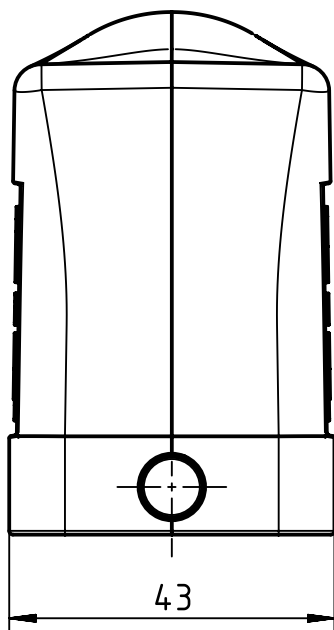

1 2 3 4 5 6

A

B

C

D

	All Dimensions in mm Original Size DIN A4		Scale 1:1	Free size tol.		Ref.
						Sub.
	All rights reserved		Created by SPRENB	Inspected by GERB	Standardisation RUETERA	Date 2020-01-06
	Department EL PD					State Final Release
HARTING Electric GmbH & Co. KG D-32339 Espelkamp			Title Han 16B Hood side entry M25			Doc-Key / ECM-Nr. 1001834.10/UGD/004/D 500000163000
			Type TB	Number 19 30 016 1541		Rev. D Page 1/1