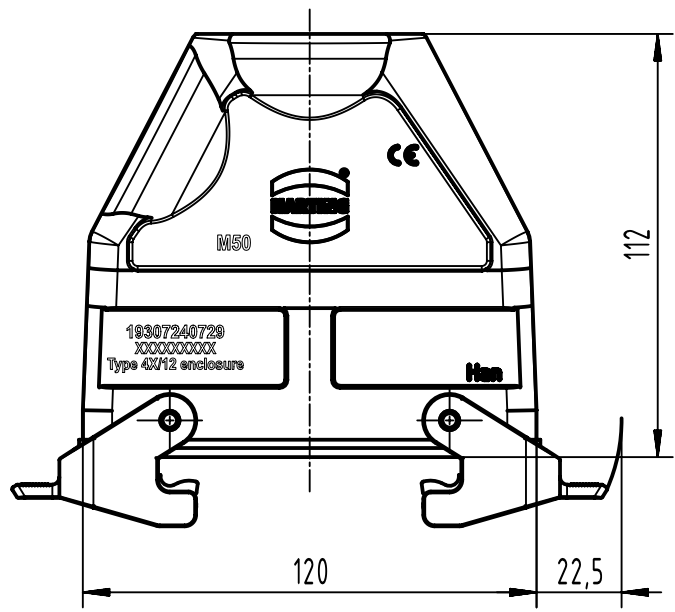

1 2 3 4 5 6

A

B

C

D

	All Dimensions in mm Original Size DIN A4		Scale 1:2	Free size tol.		Ref.
						Sub.
	All rights reserved		Created by 105230	Inspected by GERB	Standardisation	Date 2023-06-28
	Department EL PD					State Final Release
HARTING D-32339 Espelkamp			Title Han 24B Hood coupler HC M50 black 2lever			Doc-Key / ECM-Nr. 100177883/UGD/004/F 500000248397
			Type TB	Number 19 30 724 0729		Rev. F Page 1/1