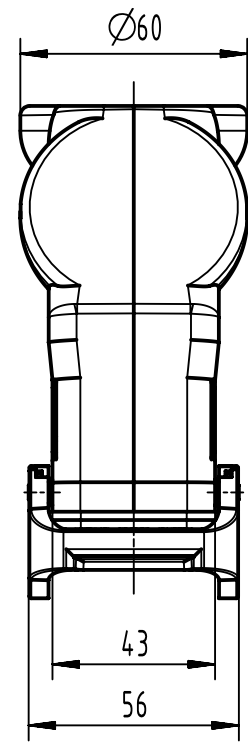

1 2 3 4 5 6

A

B

C

D

	All Dimensions in mm Original Size DIN A4		Scale 1:2	Free size tol.		Ref.
						Sub.
	All rights reserved		Created by 105230	Inspected by GERB	Standardisation	Date 2023-06-28
	Department EL PD					State Final Release
HARTING D-32339 Espelkamp			Title Han 24B Hood coupler HC M50 black 2lever			Doc-Key / ECM-Nr. 100177883/UGD/004/F 500000248397
			Type TB	Number 19 30 724 0729		Rev. F Page 1/1