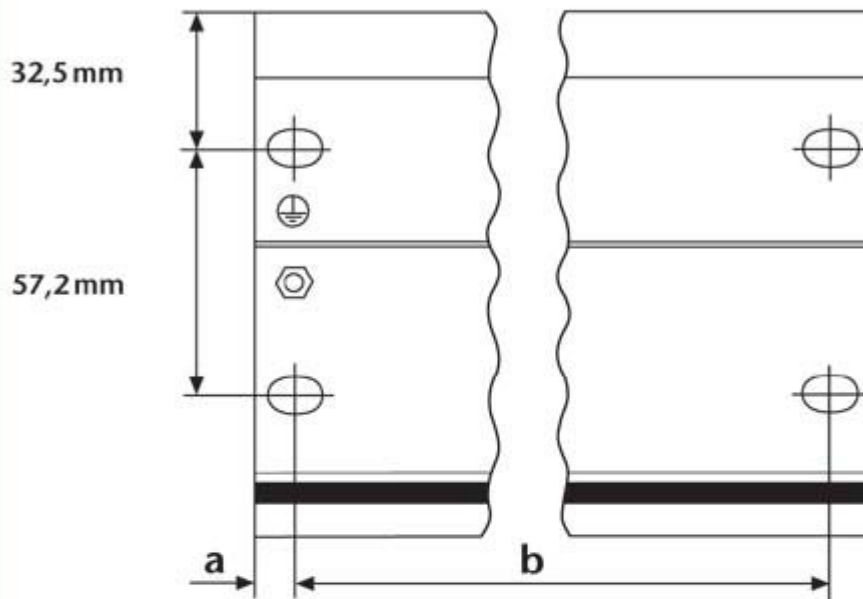

Standard - Mounting rack

length mounting rack	distance a	distance b
160 mm	10 mm	140 mm
320 mm	15 mm	290 mm
482,6 mm	8,3 mm	466 mm
530 mm	15 mm	500 mm
830 mm	15 mm	800 mm