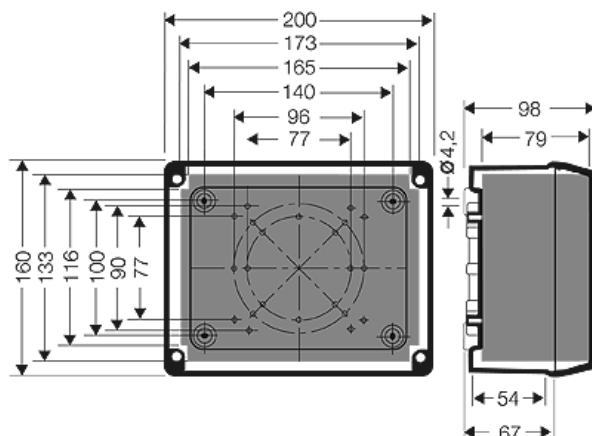

Cable junction boxes for normal environment and protected outdoor

- without terminals
- included cable entry: 3 ESM 40, sealing range Ø 17-30 mm
- for normal environment and protected outdoor
- colour: grey, RAL 7035

Degree of protection:	IP 55 (ESM)
Degree of protection:	(refer to index cable entry systems) IP 65
Material:	PS polystyrene thermoplastic
mounting width	173 mm
mounting height	133 mm
max. installation depth	79 mm
width	200 mm
height:	160 mm
depth	98 mm
Weight	0,455 kg
in accordance with	IEC 60 670-22

Drawings

Dimension drawing

Detail mass

Cable junction boxes for normal environment and protected outdoor

K 9250

box walls

2 x M 32/40

2 x M 20/25
1 x M 32/40