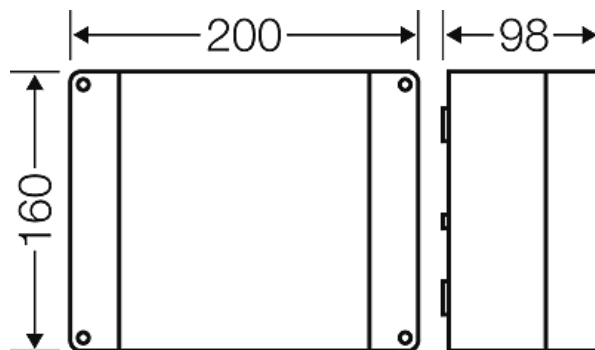

Cable junction boxes for normal environment and protected outdoor

- without terminals
- included cable entry: 3 ESM 40, sealing range Ø 17-30 mm
- for normal environment and protected outdoor
- colour: grey, RAL 7035

Degree of protection:	IP 55 (ESM)
Degree of protection:	(refer to index cable entry systems) IP 65
Material:	PS polystyrene thermoplastic
mounting width	173 mm
mounting height	133 mm
max. installation depth	79 mm
width	200 mm
height:	160 mm
depth	98 mm
Weight	0,455 kg
in accordance with	IEC 60 670-22

Drawings

Dimension drawing

Detail mass

Cable junction boxes for normal environment and protected outdoor

K 9250

box walls

2 x M 32/40

2 x M 20/25
1 x M 32/40