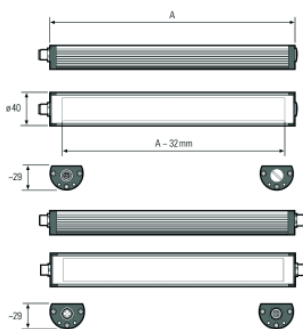

TUBELED_40 Element DC, 1040 mm, 24V DC, cascadable

Item number:	119510-12
EAN:	4260556624396

Order number:	119510-12
Model:	TUBELED_40 Element
Type:	LED surface-mounted luminaire
Illuminant:	SMD LED
Power consumption:	~24 W
Lamp luminous flux:	3780 lm
Lamp luminous efficiency:	145 lm/W
Light distribution:	direct
Light colour:	daylight white (5200 - 5700K)
Connected load:	24V DC \pm 10%
Connection (connector):	M12 A-type encoded
Degree of protection:	IP54
Class of protection:	III
Glare-free	diffuser sheet for scattered light, PMMA
Beam angle (optics):	100°
Operating temperature:	-30... +70 °C
Colour rendering (Ra):	> 85
Lamps lifetime:	> 60,000 h
Housing material:	aluminium, endcaps made of plastics
Cover material:	PMMA, frosted
Height [B] x Width [C]:	29 mm x 40 mm
Length [A]:	1040 mm
Weight (net):	1290 g
Gross weight:	1650 g
Risk group (DIN EN 62471):	free group
Marking:	CE
Mounting accessories:	optional
Dimmable:	via optional accessory
Made in:	Germany
Feature:	cascadable, resistant to high temperatures

Several luminaires can be interlinked electrically. Electrical through-wiring (cascadable) up to max. 8 A DC at ta max. +30 °C (7 A DC at ta max. +40 °C)
Lamps lifetime in operation hours (L80/B10)