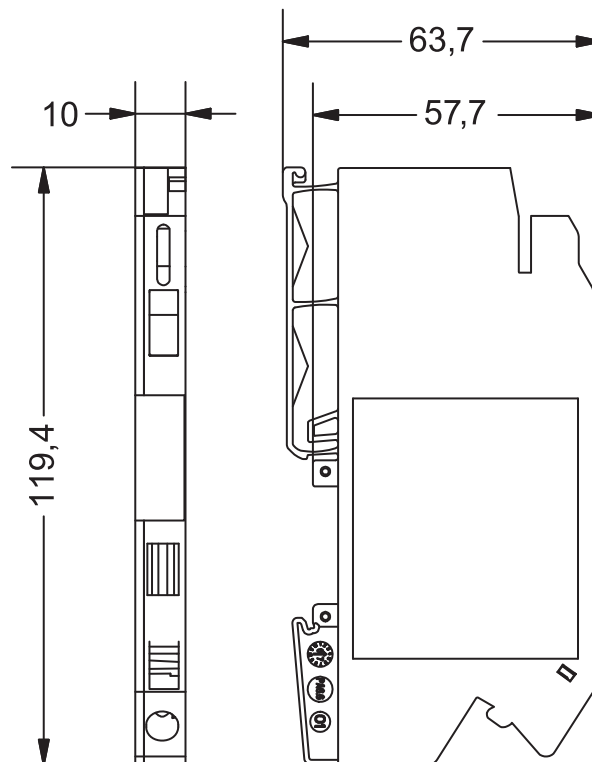

Technical data sheet - Load monitoring

Dimensions

Supply terminal

11.03.2020 – Subject to technical modification

Part-No. 716437

USA: LUTZE INC.

13330 South Ridge Drive • Charlotte, NC 28273, USA

Tel. +1 (704) 504-0222 • Fax +1 (704) 504-0223

www.lutze.com • info@lutze.com

United Kingdom: LÜTZE Ltd.

Unit 3, Sandy Hill Park

Sandy Way, Amington • GB-Tamworth, Staffs B77 4DU

Tel. +44 (0)1827 31333-0 • Fax +44 (0)1827 31333-2

www.lutze.com • sales.gb@lutze.co.uk

SYSTEMATIC TECHNOLOGY