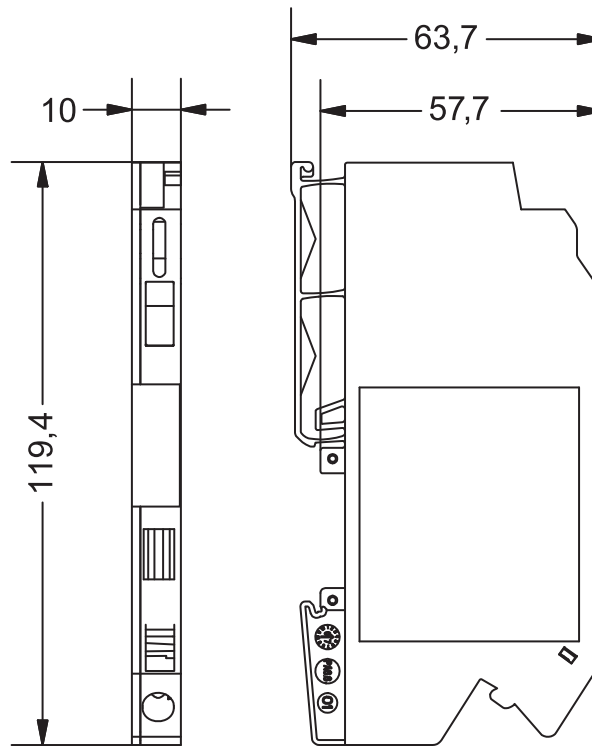

Technical data sheet - Load monitoring

Dimensions

Supply terminal

11.03.2020 – Subject to technical modification

Part-No. 716437

USA: LUTZE INC.

13330 South Ridge Drive • Charlotte, NC 28273, USA

Tel. +1 (704) 504-0222 • Fax +1 (704) 504-0223

www.lutze.com • info@lutze.com

United Kingdom: LÜTZE Ltd.

Unit 3, Sandy Hill Park

Sandy Way, Amington • GB-Tamworth, Staffs B77 4DU

Tel. +44 (0)1827 31333-0 • Fax +44 (0)1827 31333-2

www.lutze.com • sales.gb@lutze.co.uk

SYSTEMATIC TECHNOLOGY