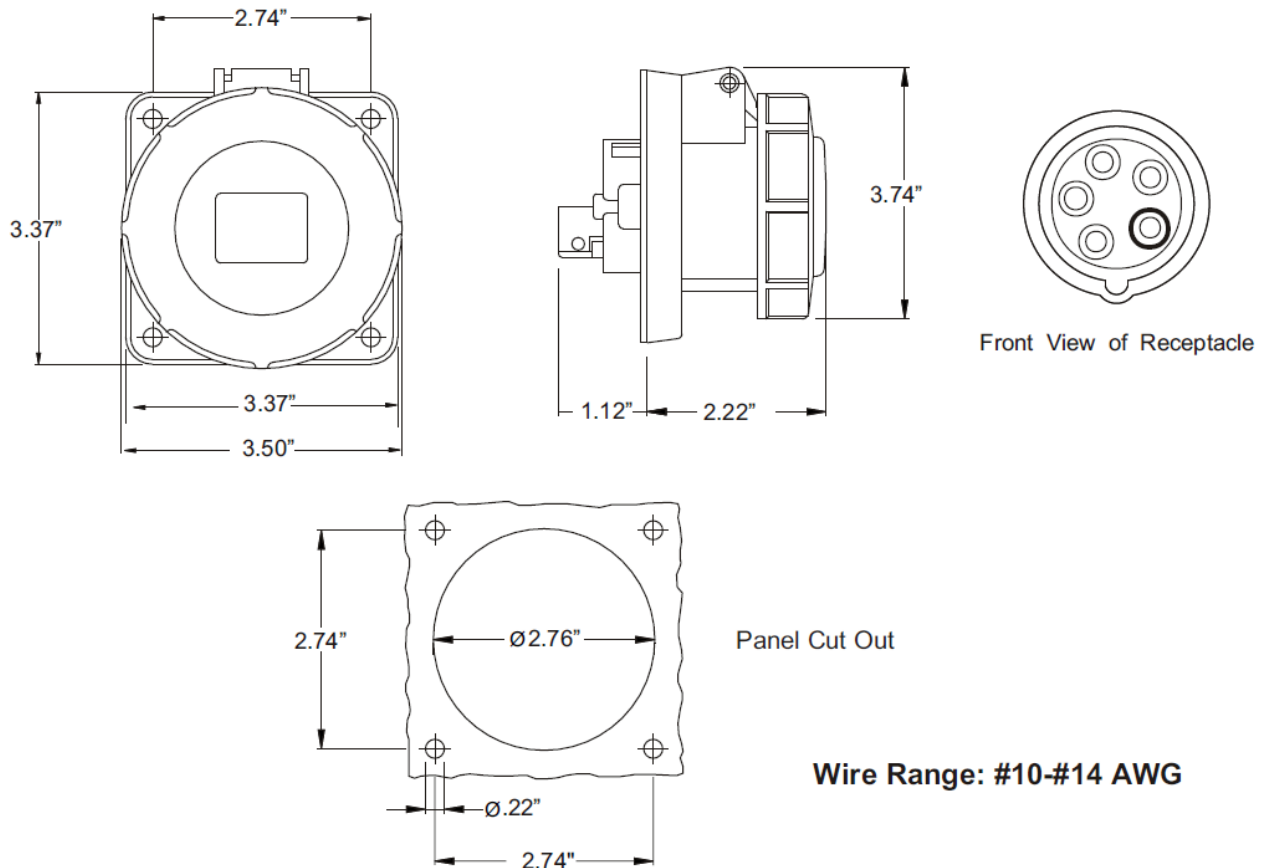

MENNEKES  
Electrical Products  
277 Fairfield Road  
Fairfield, NJ 07004  
800-882-7584  
www.MENNEKES.com

---

---

**RECEPTACLE, PANEL MOUNTED**

---

---

<b>Part No.</b>	ME 520R5W
<b>Description:</b>	20 Amp 3ØY 347/600Vac 4 Pole, 5 Wire Receptacle
<b>Construction:</b>	UL Type 4X; IEC IP 67 Watertight
<b>Approvals:</b>	 to UL Standards 1682; 1686 and CSA C22.2 No. 182.1 UL Locked Rotor HP Rating – 7.5 HP IEC 60309-1; IEC 60309-2

---

**IEC COLOR CODE:** Black**GROUND SOCKET:** 5 Hour Position Mates with Male in 7 Hour Position.**Wire Range: #10-#14 AWG**

Drawing Not to Scale