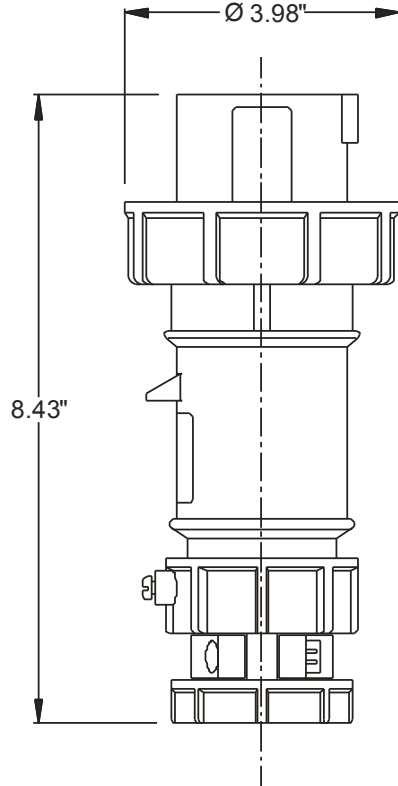

MENNEKES
Electrical Products
277 Fairfield Road
Fairfield, NJ 07004
800-882-7584
www.MENNEKES.com

PLUG, IN-LINE

Part No.	ME 530P5W
Description:	30 Amp 3ØY 347/600Vac 4 Pole, 5 Wire Plug
Construction:	UL Type 4X; IEC IP 67 Watertight
Approvals:	 to UL Standards 1682; 1686 and CSA C22.2 No. 182.1 UL Locked Rotor HP Rating – 10 HP IEC 60309-1; IEC 60309-2

IEC COLOR CODE: Black

GROUND SOCKET: 7 Hour Position Mates with Female in 5 Hour Position.

Front View of Plug

Wire Range: #8 - #12 AWG
Cord Range: .43" - 1.12"
Threaded Cable Entry: 1 1/4" NPT

Drawing Not to Scale