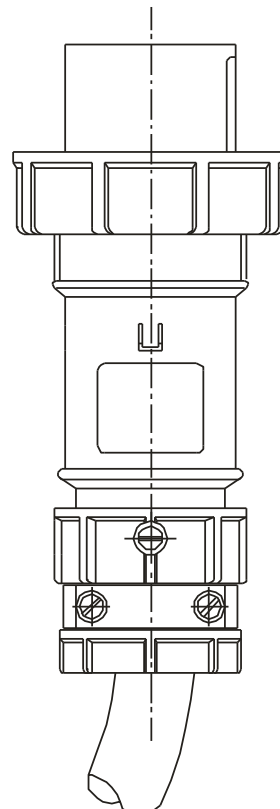

MENNEKES
Electrical Products
277 Fairfield Road
Fairfield, NJ 07004
800-882-7584
www.MENNEKES.com

PLUG, IN-LINE

Part No.	ME 530P5W
Description:	30 Amp 3ØY 347/600Vac 4 Pole, 5 Wire Plug
Construction:	UL Type 4X; IEC IP 67 Watertight
Approvals:	 to UL Standards 1682; 1686 and CSA C22.2 No. 182.1 UL Locked Rotor HP Rating – 10 HP IEC 60309-1; IEC 60309-2

IEC COLOR CODE: Black

GROUND SOCKET: 7 Hour Position Mates with Female in 5 Hour Position.

Front View of Plug

Wire Range: #8 - #12 AWG
Cord Range: .43" - 1.12"
Threaded Cable Entry: 1 1/4" NPT

Drawing Not to Scale