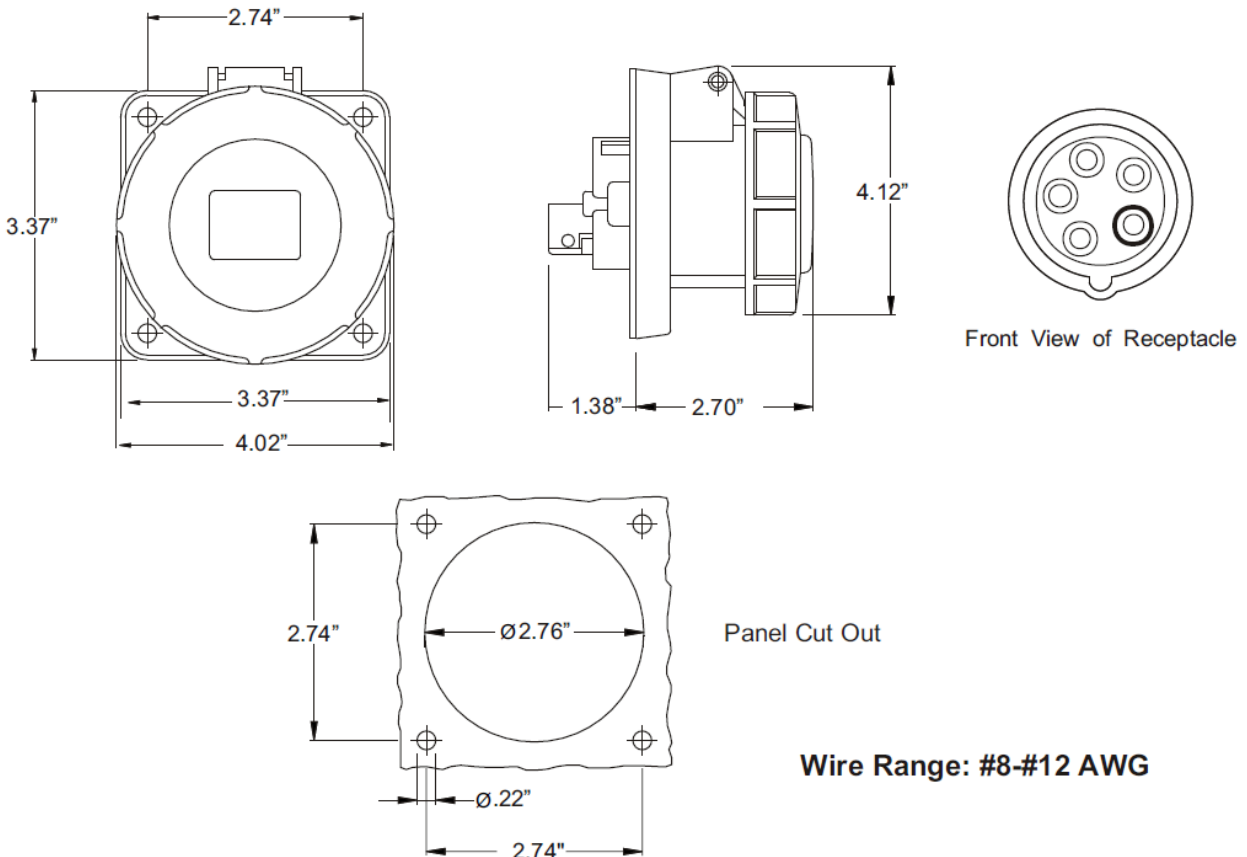

MENNEKES  
Electrical Products  
277 Fairfield Road  
Fairfield, NJ 07004  
800-882-7584  
www.MENNEKES.com

---

---

**RECEPTACLE, PANEL MOUNTED**

---

---

<b>Part No.</b>	ME 530R5W
<b>Description:</b>	30 Amp 3ØY 347/600Vac 4 Pole, 5 Wire Receptacle
<b>Construction:</b>	UL Type 4X; IEC IP 67 Watertight
<b>Approvals:</b>	 to UL Standards 1682; 1686 and CSA C22.2 No. 182.1 UL Locked Rotor HP Rating – 10 HP IEC 60309-1; IEC 60309-2

---

**IEC COLOR CODE:** Black

**GROUND SOCKET:** 5 Hour Position Mates with Male in 7 Hour Position.

---

**Wire Range: #8-#12 AWG**

Drawing Not to Scale