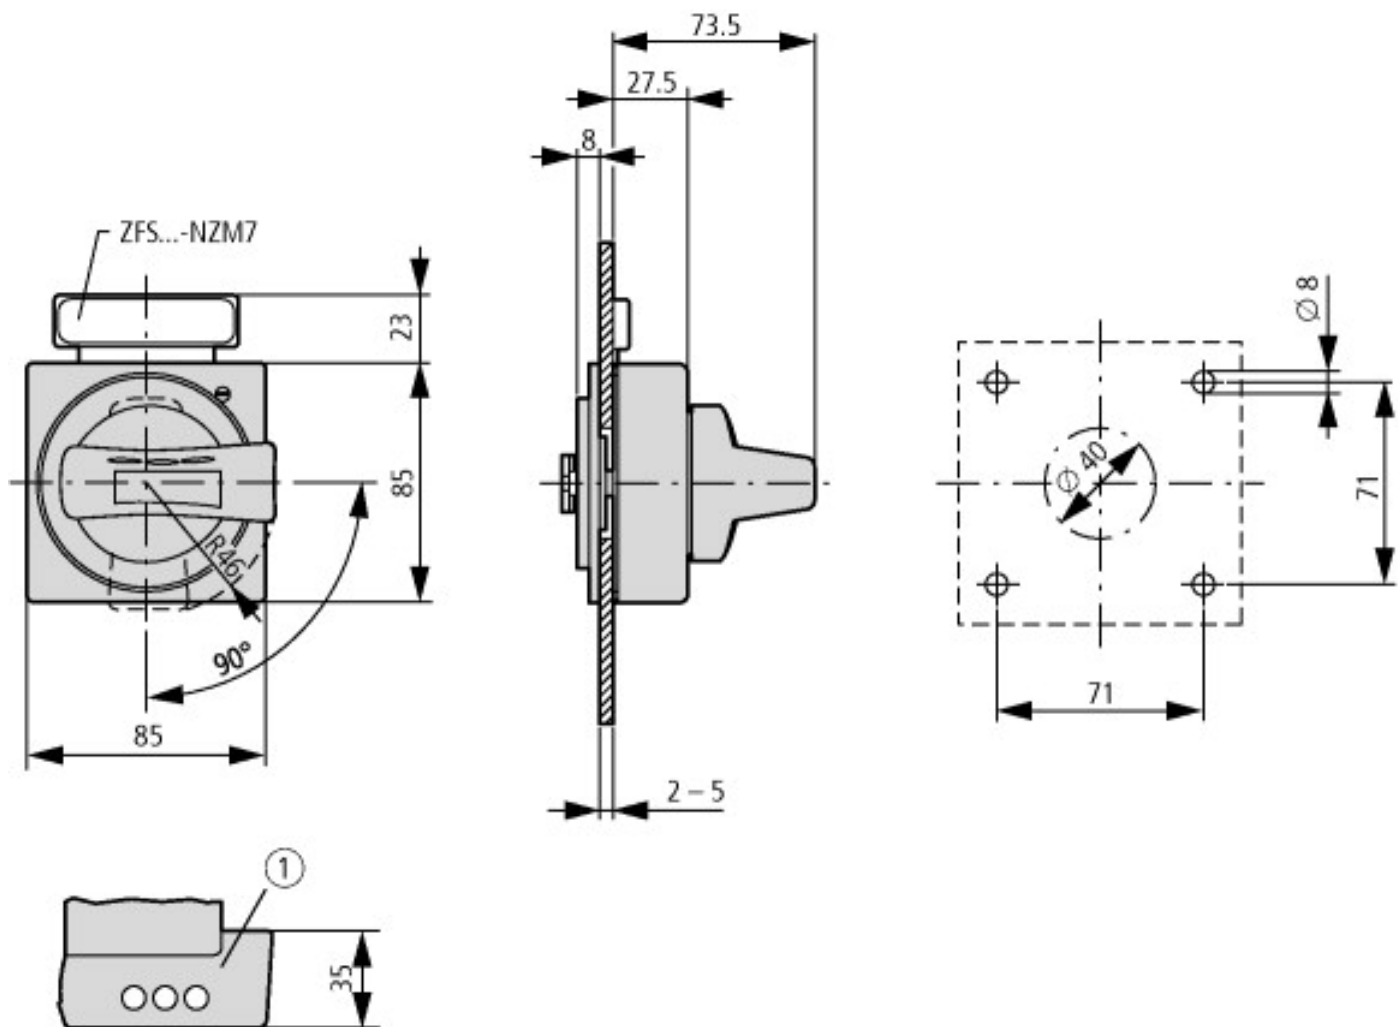

## Door coupling rotary handle red-yellow

Part no.

NZM1-XTVDVR

Article no.

260178

Complete including rotary drive and coupling parts

An additional extension shaft is necessary with the NZM...-XT(V)D(V)(R)(-60) types.

Degree of protection IP66/UL/CSA Type 4X

### Dimensions

NZM1-XT(V)D(V)(R)(-NA)  
NZM1/2-XV4(6)

① Up to 3 padlocks

Minimum door coupling rotary handle clearance from door pivot point