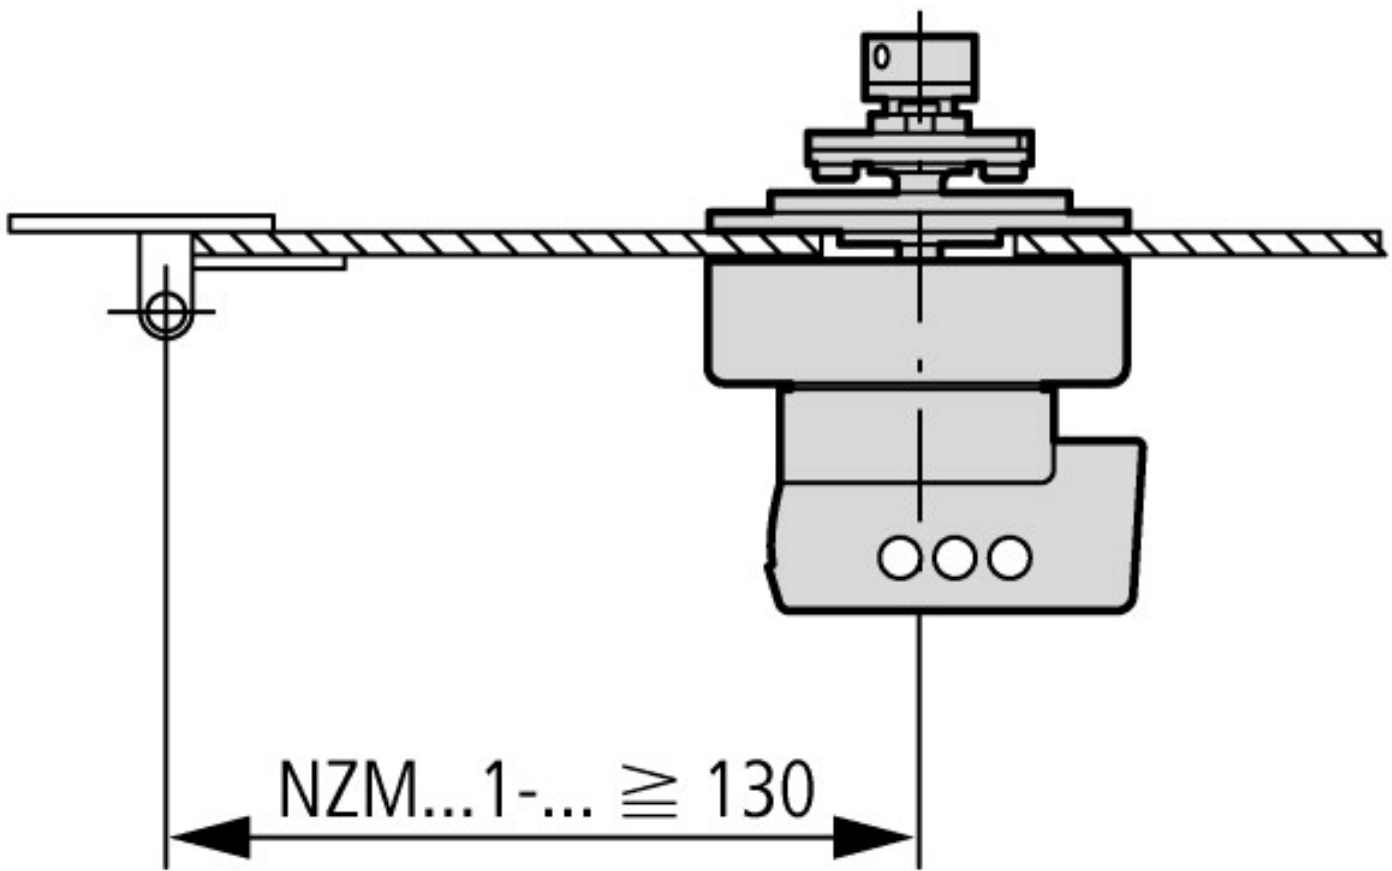

Minimum door coupling rotary handle clearance from door pivot point

Additional product information (links)

Installation instructions

AWA1230-1998 Door coupling rotary handle

<ftp://ftp.moeller.net/DOCUMENTATION/AWA_INSTRUCTIONS/19980408.pdf>