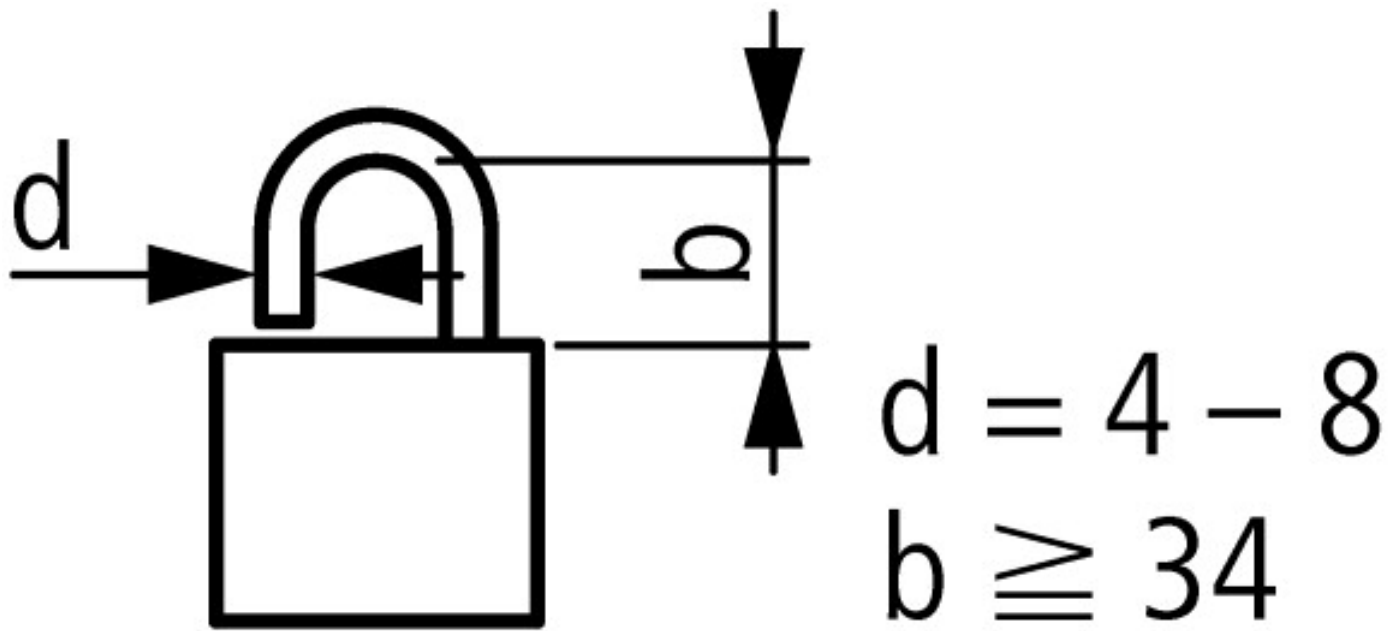

Minimum door coupling rotary handle clearance from door pivot point

Additional product information (links)

Installation instructions

AWA1230-1998 Door coupling rotary handle

<ftp://ftp.moeller.net/DOCUMENTATION/AWA_INSTRUCTIONS/19980408.pdf>