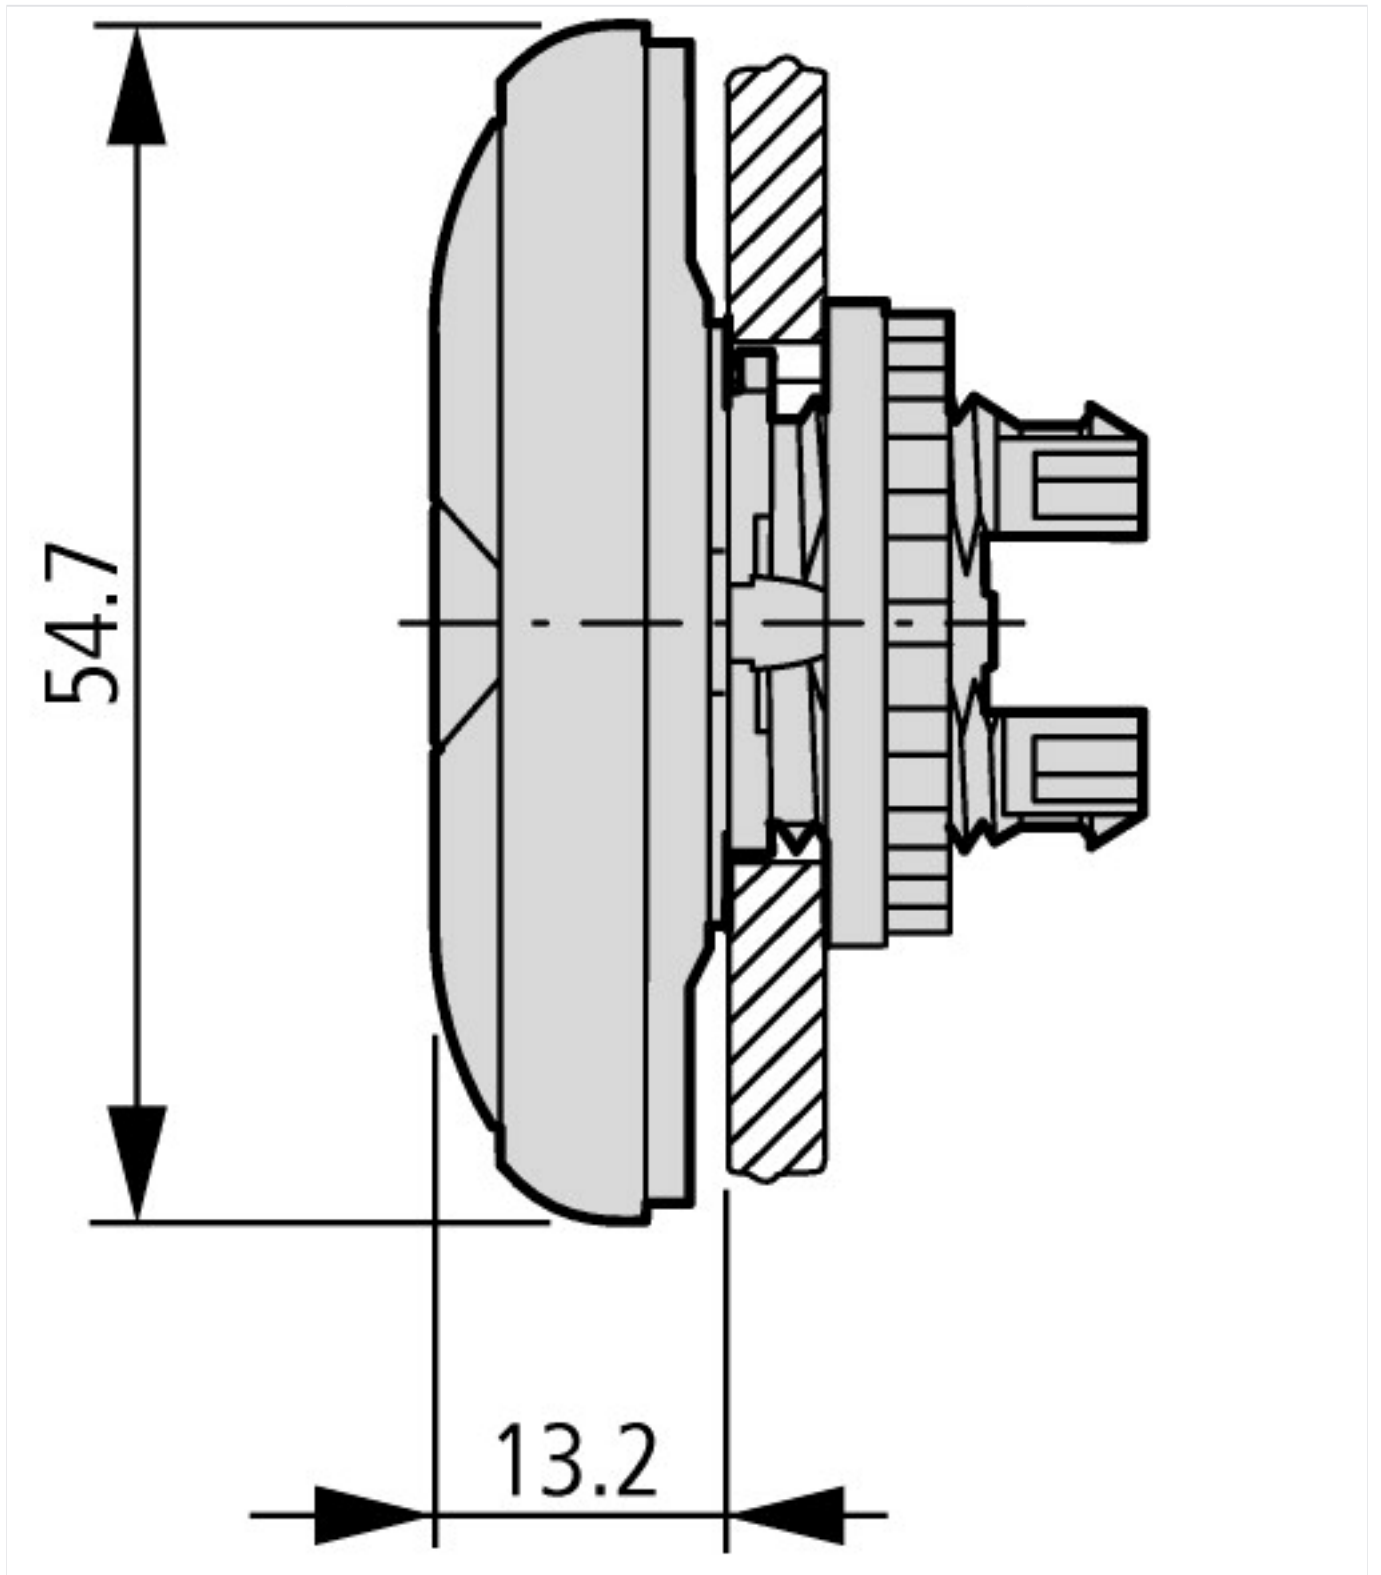

### Delivery programme

Product range			RMQ-Titan (drilling dimensions 22.5 mm)
Basic function			Double actuators
Single unit/Complete unit			Single unit
Description			White lens
Function			momentary
Design			Actuators and indicator lights non-flush
Button plate			 
Front ring			Front ring: titanium
Connection to SmartWire-DT			yes
Function			momentary

### Technical data ETIM 4.0

Lens design			Round
Number of locations			2
Protection type (IP), at front			IP66

Momentary			YES
Color button			-
Hole diameter		mm	22
Width of opening		mm	22
Design of button			flush
Color bezel			Chrome
With bezel			YES
Height meter opening		mm	6
Switching function latching			No
Suitable for illumination			YES
Material front ring			Insulated material

## Dimensions