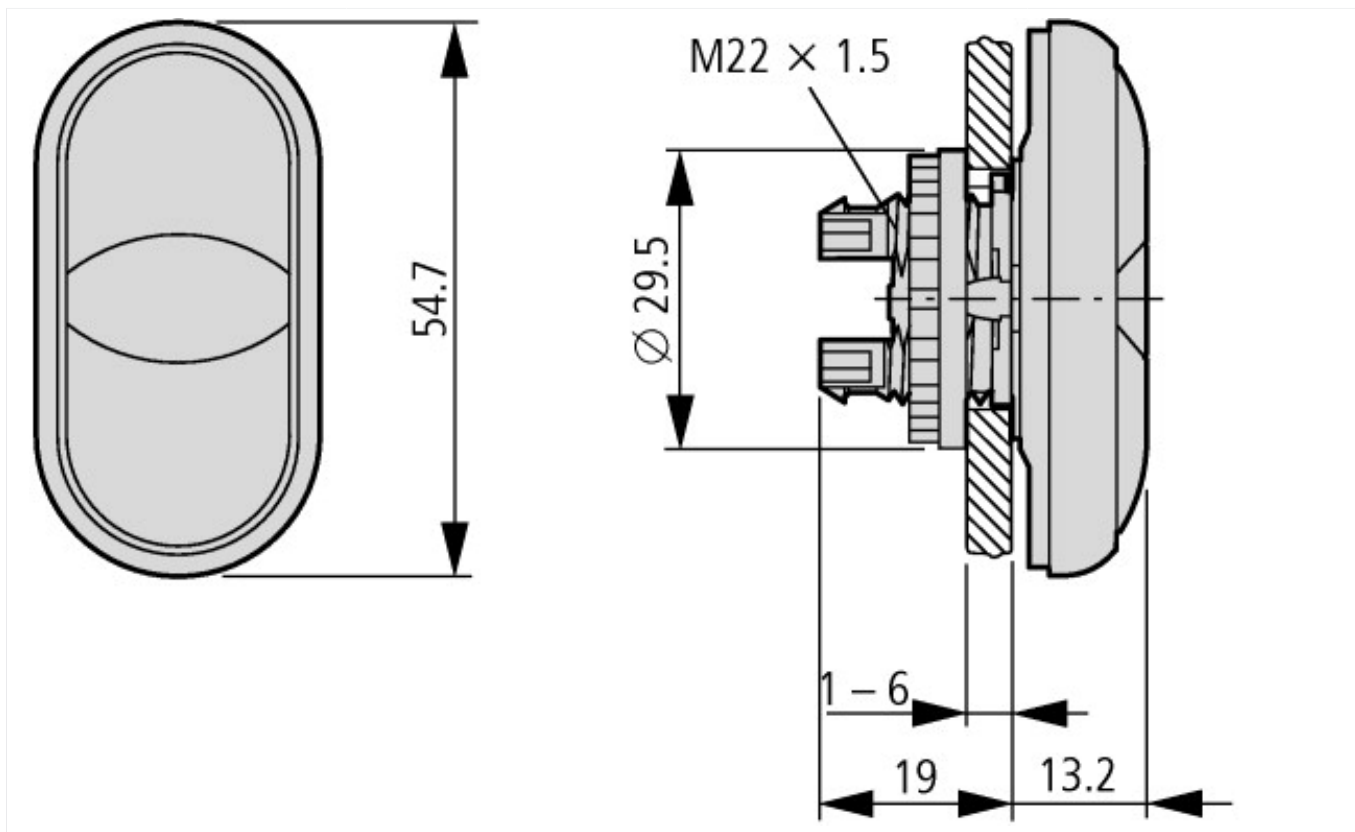

### Delivery programme

Product range			RMQ-Titan (drilling dimensions 22.5 mm)
Basic function			Double actuators
Single unit/Complete unit			Single unit
Description			White lens
Function			momentary
Design			Actuators and indicator lights non-flush
Button plate			 
Front ring			Front ring: titanium
Connection to SmartWire-DT			yes
Function			momentary

### Technical data ETIM 4.0

Lens design			Round
Number of locations			2
Protection type (IP), at front			IP66

Momentary			YES
Color button			-
Hole diameter		mm	22
Width of opening		mm	22
Design of button			flush
Color bezel			Chrome
With bezel			YES
Height meter opening		mm	6
Switching function latching			No
Suitable for illumination			YES
Material front ring			Insulated material

## Dimensions