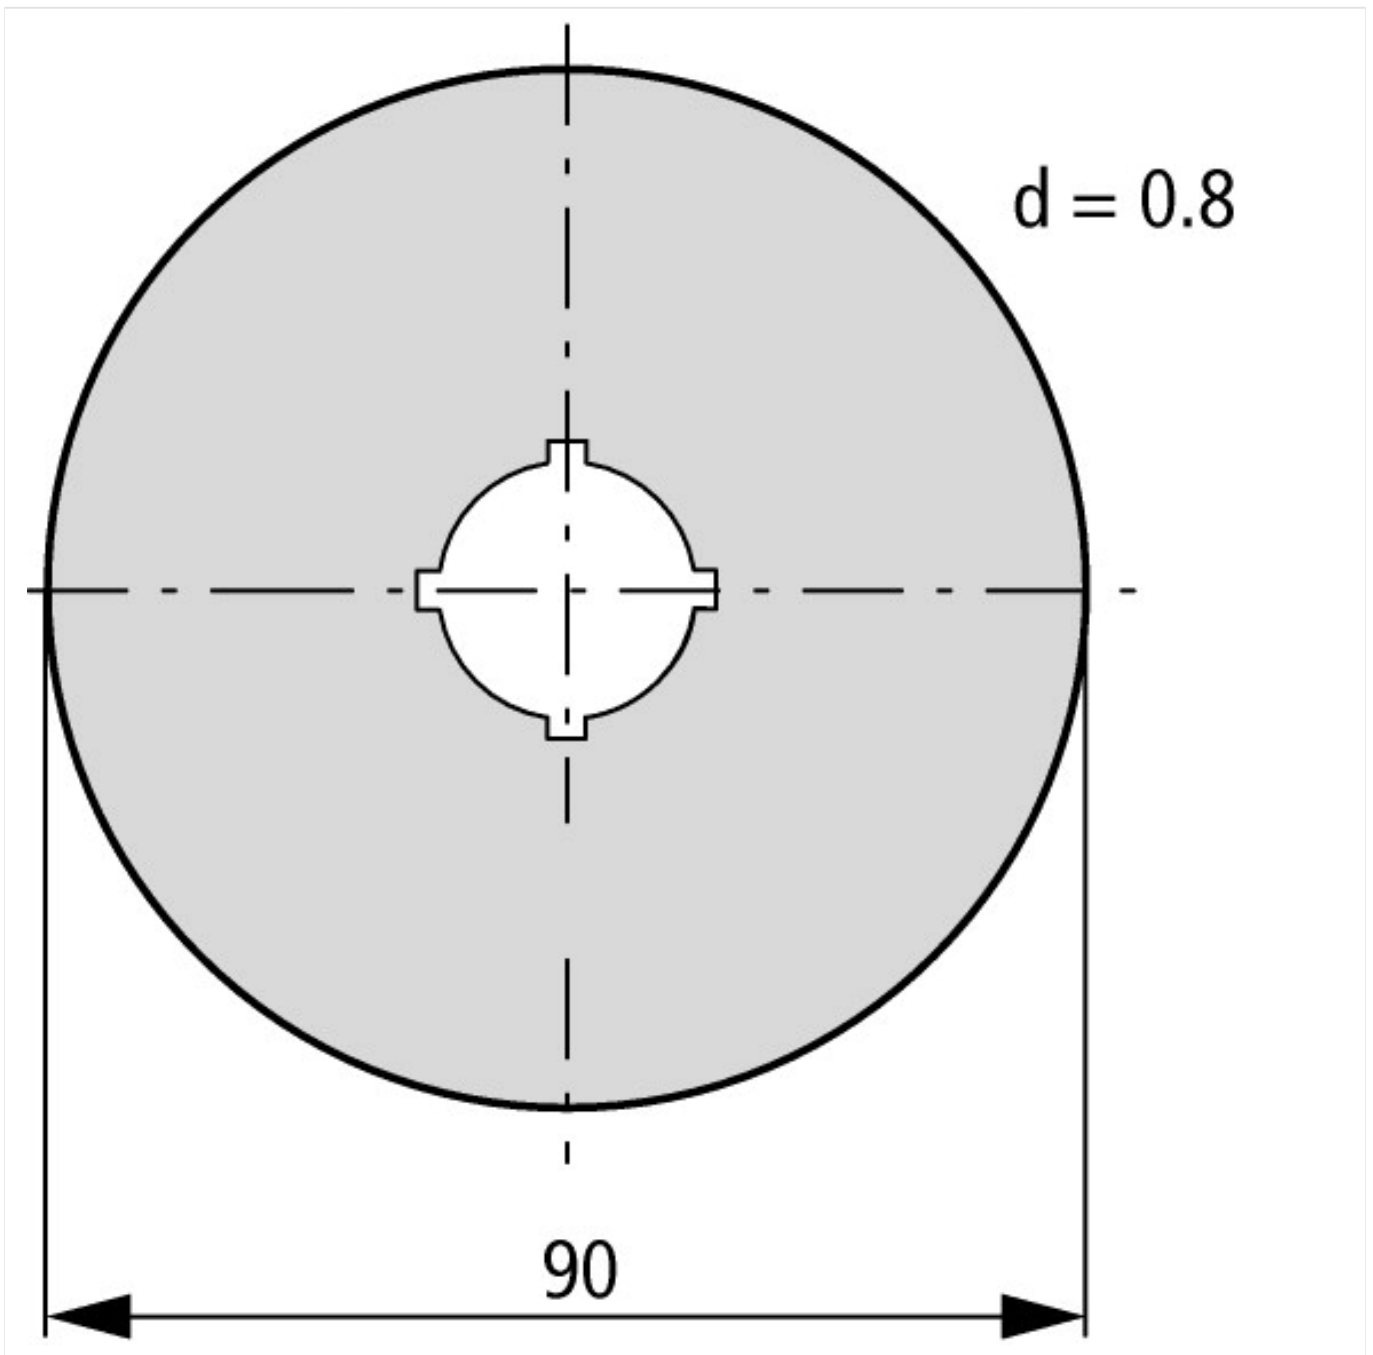

### Technical data according to ETIM 4.0

Height			90
External diameter		mm	90
Width		mm	90
ISO symbol inscription			-
Form			Round
Inscription			-
Color			yellow

### Dimensions