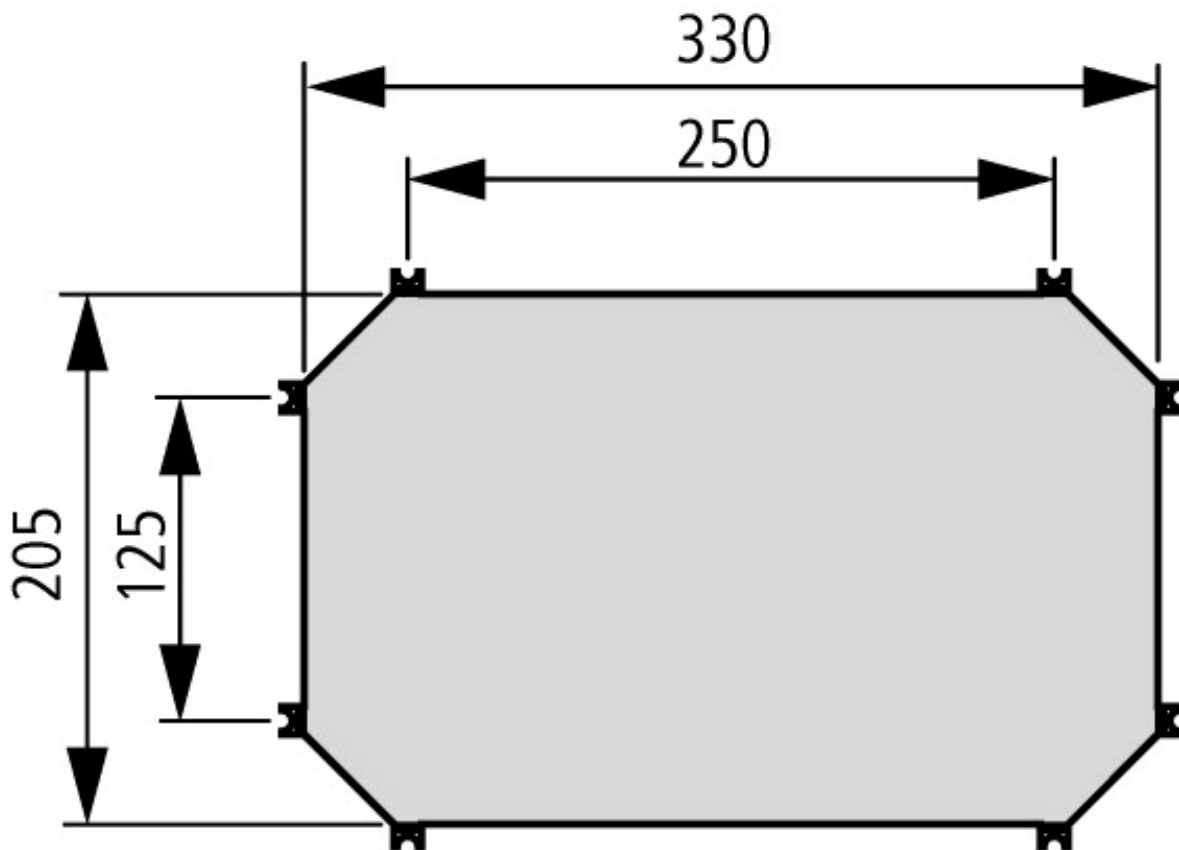

CI mounting plate, unholed galvanized

Powering Business Worldwide™

Part no.
Article no.

M3-CI43
029201

Program

Product range			CI insulated enclosures
Basic function			Basic enclosures
Basic function			Mounting system
Accessories			Mounting plates
Single unit/Complete unit			Modular system
Material			Galvanized steel, 3 mm thick
Information about equipment supplied			Including 4 captive fixing screws
For use with			CI43...: 1 x CI45...: 2 x

Approbationen

UL approval	Nm
CSA approval	Nm

Dimensions

Mounting plate M3-... 3 mm thick
IM4-... insulated mounting plate 4 mm thick

Mounting plate M3-... 3 mm thick
IM4-... insulated mounting plate 4 mm thick

Additional product information (links)

Engineering

Mounting and enclosure depths	ftp://ftp.moeller.net/DOCUMENTATION/PDF/GB/CI_Hinw_Einbau_Gehauesetiefe_g.pdf