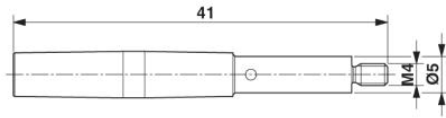

Certificates / Approvals

Certification

Certifications applied for:

Certification Ex:

Drawings

Dimensioned drawing

Address

PHOENIX CONTACT Deutschland GmbH
Flachmarktstr. 8
32825 Blomberg, Germany
Phone +49 5235 3 12000
Fax +49 5235 3 41200
<http://www.phoenixcontact.de>