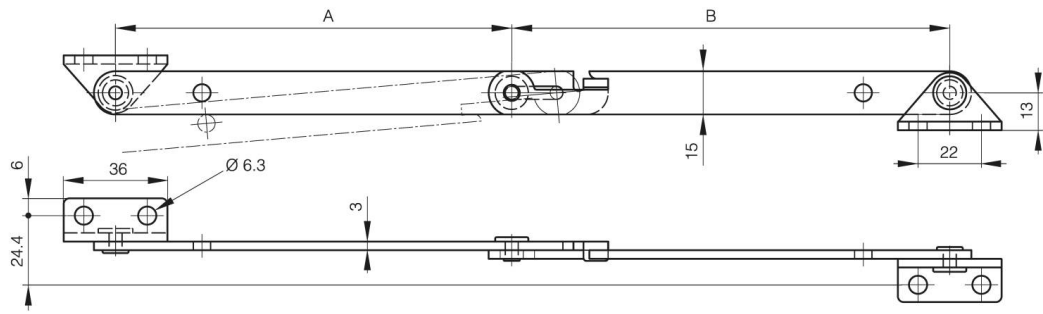

## STAY WITH SAFETY STOP

24-1-9000

<b>A</b>	139 mm
<b>Material</b>	304 stainless steel
<b>Weight (g)</b>	148 g
<b>B</b>	152 mm

**Finish**

**raw**

24-1-9001 & 24-1-3588

24-1-9000 & 24-1-3578