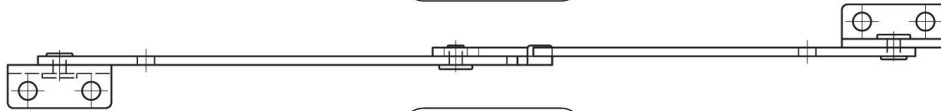

## STAY WITH SAFETY STOP

24-1-9000

<b>A</b>	139 mm
<b>Material</b>	304 stainless steel
<b>Weight (g)</b>	148 g
<b>B</b>	152 mm

**Finish**

**raw**

24-1-9001 & 24-1-3588

24-1-9000 & 24-1-3578