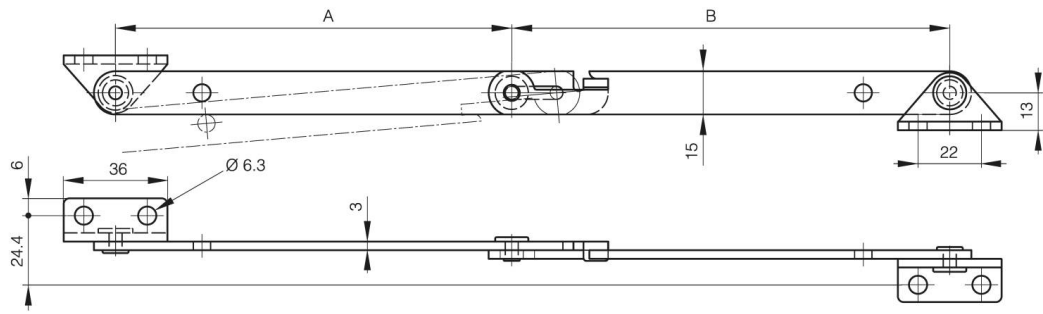

STAY WITH SAFETY STOP

24-1-9001

A	139 mm
Material	304 stainless steel
Weight (g)	148 g
B	152 mm

Finish

raw

24-1-9001 & 24-1-3588

24-1-9000 & 24-1-3578