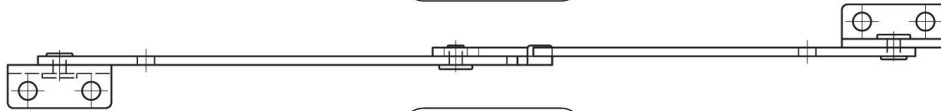

STAY WITH SAFETY STOP

24-1-9001

A	139 mm
Material	304 stainless steel
Weight (g)	148 g
B	152 mm

Finish

raw

24-1-9001 & 24-1-3588

24-1-9000 & 24-1-3578