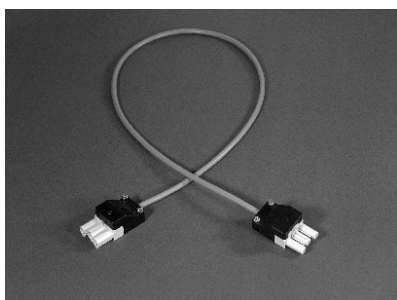

LL -L-V-04

Fan connection cable 0,4m 3x1,5 mm² **grey**, for potential free contact

LL-L-V-06

Fan connection cable 0,6m 3x1,5 mm² **grey**, for potential free contact

LL-L-V-08

Fan connection cable 0,8m 3x1,5 mm² **grey**, for potential free contact

sheet A6.1