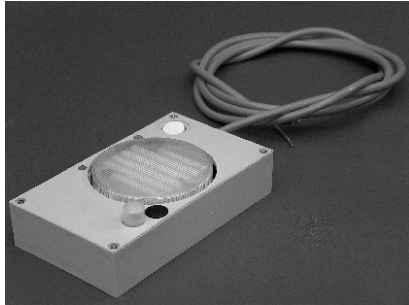

Energy saving lighting

Series LS07-K-B

energy-saving lighting (plastic) 7 W, 220-240 V, 50-60 Hz
On/Off switch, mains connection and passage wiring (EVG),
2 m fast connect cable orange 2 x 0,5 mm²,
with motion detector (operating time approx. round 7 min.),
additional drill into 25mm Raster it is possible to screw the lam
and sticky tape to the assembly in plastic and metal cupboards,
Protection class: 2, safety class IP 20,
Material: PA 6 (Polyamid)
Approbation: CE, EMV tested, ROHS

LS07-K-B

7 W, 220-240 V, 50-60 Hz, 146 x 85 x 41 mm (H/B/T)
Protection class: 2, safety class IP 20

Option:

LS07-K-B-M20

7 W, 220-240 V, 50-60 Hz, 146 x 85 x 41 mm (H/B/T)
with magnetic fixing system (outlet power approx. 3,5 kg)
Protection class: 2, safety class IP 20

Additional Voltage as LED Version for 12 and 24 V DC
on request!

Colours: RAL 7035 structure

Measurement drawings see sheet A8.4

Accessories see sheet A5.2

sheet A3.7