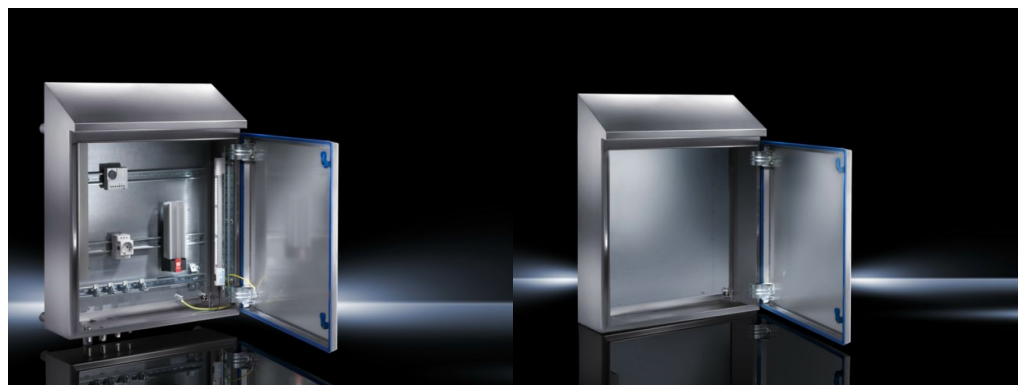

SOFTWARE & SERVICES

FRIEDHELM LOH GROUP

Hygienic Design Compact enclosure HD – HD 1307.600

created : 16.01.2014 on www.rittal.com/com-en

Product description

Material:	Enclosure and door: Stainless steel 1.4301 (AISI 304) Mounting plate: Sheet steel Lock inserts HD: Stainless steel 1.4404 (AISI 316L) Seal: Silicone, compliant with FDA Guideline 21 CFR 177.2600
Surface finish:	Enclosure and door: Brushed, grain 400, peak-to-valley height < 0.8 µm Mounting plate: Zinc-plated Seal: Blue, dyed (RAL 5010)
Protection category IP to IEC 60 529:	IP 66
Protection category IP to DIN 40 050-9:	IP 69K
Protection category NEMA:	NEMA 13 NEMA 4X
Supply includes:	Enclosure of all-round solid construction Door with press-fitted seal Interchangeable door hinge Mounting plate
Packs of:	1 pc(s).
EAN:	4028177567627

Product features

Dimensions:	Width: 510 mm Height (front): 550 mm Height (rear): 669 mm Depth: 210 mm
--------------------	---

Mounting plate:	Width: 449 mm Height: 470 mm
Approvals	
Certificates	 DGUV (FR, EN, DE)
Declarations	 Manufacturer's declaration (DE, EN)  Declaration of conformity (EN, DE)
Approvals	 UL + C-UL (EN)
Downloads / CAD	
Documentation	 Instructions (DE, EN)
Characteristic curves	Sorry, there is currently no information available
Videos	Sorry, there is currently no information available
Data sheets	Sorry, there is currently no information available
CAD-Drawing	Request
Treiber/Software	Sorry, there is currently no information available