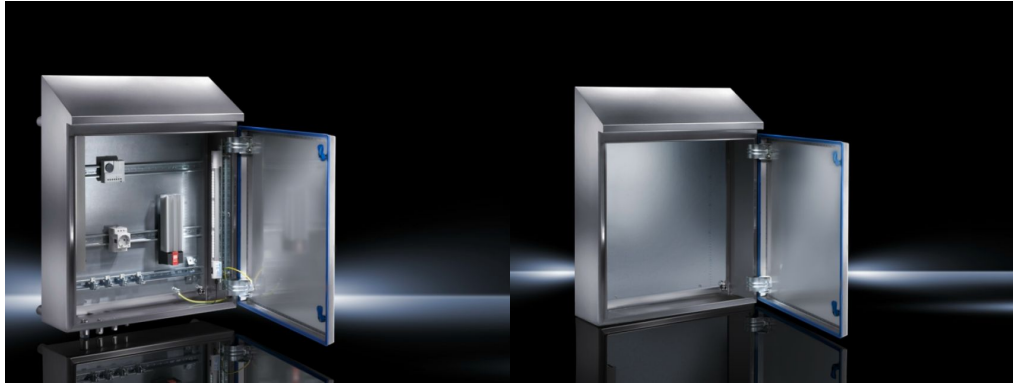

SOFTWARE & SERVICES

FRIEDHELM LOH GROUP

Hygienic Design Compact enclosure HD – HD 1310.600

created : 15.01.2014 on www.rittal.com/com-en

Product description

Material: Enclosure and door: Stainless steel 1.4301 (AISI 304)
Mounting plate: Sheet steel
Lock inserts HD: Stainless steel 1.4404 (AISI 316L)
Seal: Silicone, compliant with FDA Guideline 21 CFR 177.2600

Surface finish: Enclosure and door: Brushed, grain 400, peak-to-valley height < 0.8 µm
Mounting plate: Zinc-plated
Seal: Blue, dyed (RAL 5010)

**Protection category
IP to IEC 60 529:** IP 66

**Protection category
IP to DIN 40 050-9:** IP 69K