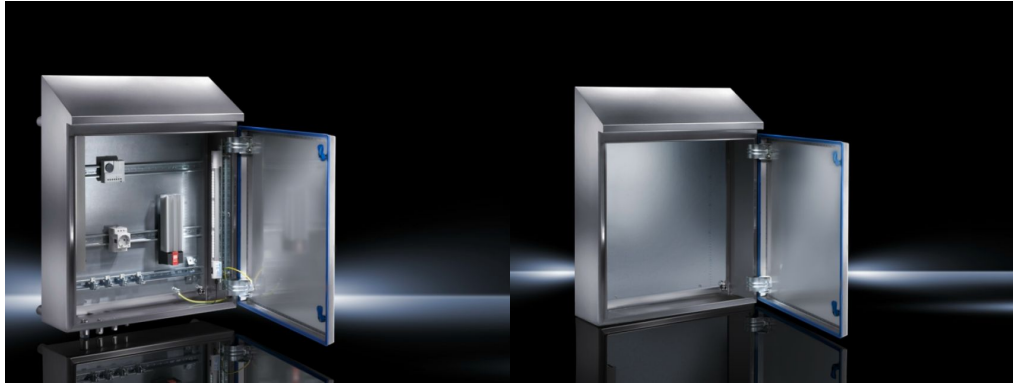

## Product description

**Material:** Enclosure and door: Stainless steel 1.4301 (AISI 304)  
Mounting plate: Sheet steel  
Lock inserts HD: Stainless steel 1.4404 (AISI 316L)  
Seal: Silicone, compliant with FDA Guideline 21 CFR 177.2600