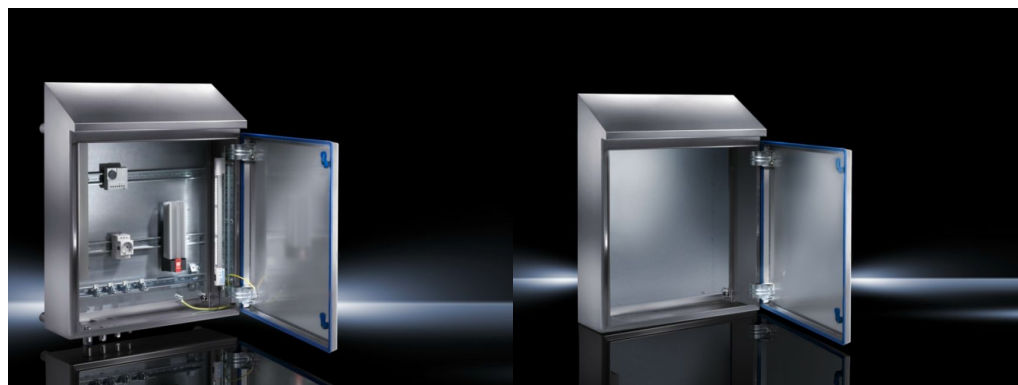

## Product description

<b>Material:</b>	Enclosure and door: Stainless steel 1.4301 (AISI 304) Mounting plate: Sheet steel Lock inserts HD: Stainless steel 1.4404 (AISI 316L) Seal: Silicone, compliant with FDA Guideline 21 CFR 177.2600
<b>Surface finish:</b>	Enclosure and door: Brushed, grain 400, peak-to-valley height < 0.8 µm Mounting plate: Zinc-plated Seal: Blue, dyed (RAL 5010)
<b>Protection category IP to IEC 60 529:</b>	IP 66
<b>Protection category IP to DIN 40 050-9:</b>	IP 69K
<b>Protection category NEMA:</b>	NEMA 13 NEMA 4X
<b>Supply includes:</b>	Enclosure of all-round solid construction Door with press-fitted seal Interchangeable door hinge Mounting plate
<b>Packs of:</b>	1 pc(s).
<b>EAN:</b>	4028177567658