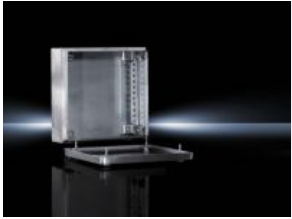

Terminal boxes KL with gland plate

Terminal boxes KL Stainless steel

Hygienic Design Terminal boxes HD

Ex enclosures Stainless steel, empty enclosure with screw fastened cover