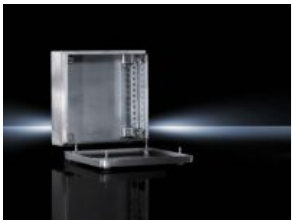

Terminal boxes KL with gland plate

Terminal boxes KL Stainless steel

Hygienic Design Terminal boxes HD

Ex enclosures Stainless steel, empty enclosure with screw fastened cover