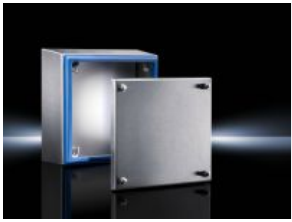

Further information on this product

» www.rittal.com/com-en/Ex_enclosures_Stainless_steel_empty_enclosure_with_screw_fastened_cover

Terminal boxes KL with gland plate

Terminal boxes KL Stainless steel

Hygienic Design Terminal boxes HD

Ex enclosures Stainless steel, empty enclosure with screw fastened cover

Rittal – The System.

Faster – better – everywhere.

- Enclosures
- Power distribution
- Climate Control
- IT Infrastructure
- Software & services