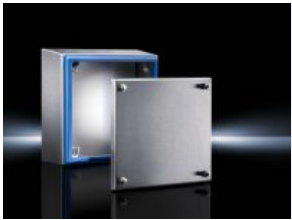

Hygienic Design Terminal boxes HD

Further information on this product

» www.rittal.com/com-en/Hygienic_Design_Terminal_boxes_HD

Terminal boxes KL with gland plate

Terminal boxes KL Stainless steel

Hygienic Design Terminal boxes HD

Ex enclosures Stainless steel, empty enclosure with screw fastened cover

Rittal – The System.

Faster – better – everywhere.

- Enclosures
- Power distribution
- Climate Control
- IT Infrastructure
- Software & services