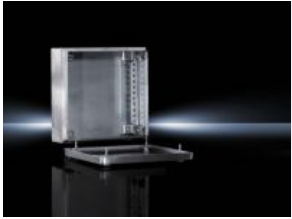

Hygienic Design Terminal boxes HD

Further information on this product

» www.rittal.com/com-en/Hygienic_Design_Terminal_boxes_HD

Terminal boxes KL with gland plate

Terminal boxes KL Stainless steel

Hygienic Design Terminal boxes HD

Ex enclosures Stainless steel, empty enclosure with screw fastened cover

Rittal – The System.

Faster – better – everywhere.

- Enclosures
- Power distribution
- Climate Control
- IT Infrastructure
- Software & services