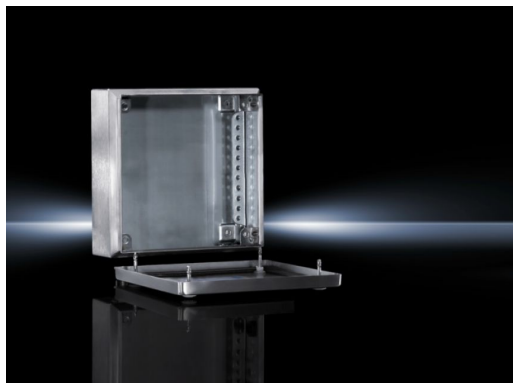

# Terminal boxes KL Stainless steel – KL 1522.010

created : 25.02.2014 on www.rittal.com/com-en