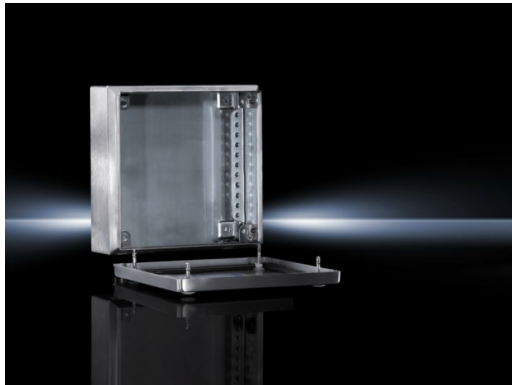

Rittal – The System.

Faster – better – everywhere.

► Terminal boxes KL Stainless steel – KL 1523.010

Date : Feb 25, 2014

ENCLOSURES

POWER DISTRIBUTION

CLIMATE CONTROL

IT INFRASTRUCTURE

SOFTWARE & SERVICES

FRIEDHELM LOH GROUP

Terminal boxes KL Stainless steel – KL 1523.010

created : 25.02.2014 on www.rittal.com/com-en

Product description

Material:

- Enclosure: Stainless steel 1.4301 (AISI 304)
- Cover: Stainless steel 1.4301 (AISI 304), all-round foamed-in PU seal

- Width: 200 mm
- Height: 200 mm
- Depth: 80 mm

Number of quick-release fasteners: • 4

Weight: • 1.8 kg

Approvals

Approvals:

-  [Bureau Veritas \(EN\)](#)
-  [VDE \(EN, DE\)](#)
-  [UL \(EN\)](#)
-  [TÜV \(EN\)](#)
-  [TÜV \(DE\)](#)
-  [Russian Maritime Register of Shipping \(RU, EN\)](#)
-  [Lloyds Register of Shipping \(EN\)](#)
-  [C-UL \(EN\)](#)
-  [CSA \(EN\)](#)
-  [Germanischer Lloyd \(EN\)](#)