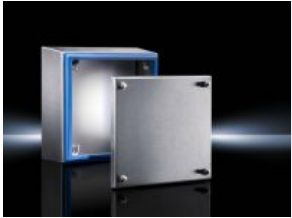

Hygienic Design Terminal boxes HD