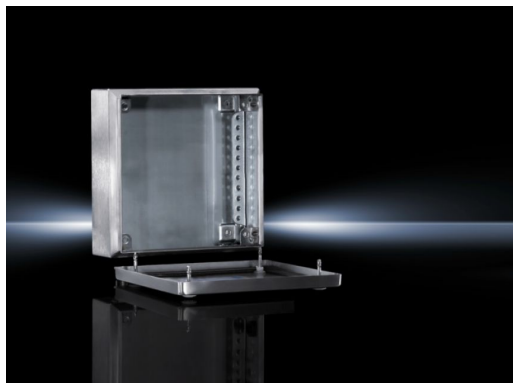

Rittal – The System.

Faster – better – everywhere.

► Terminal boxes KL Stainless steel – KL 1524.010

Date : Feb 25, 2014

ENCLOSURES

POWER DISTRIBUTION

CLIMATE CONTROL

IT INFRASTRUCTURE

SOFTWARE & SERVICES

FRIEDHELM LOH GROUP

Terminal boxes KL Stainless steel – KL 1524.010

created : 25.02.2014 on www.rittal.com/com-en

Product description

Material:

- Enclosure: Stainless steel 1.4301 (AISI 304)
- Cover: Stainless steel 1.4301 (AISI 304), all-round foamed-in PU seal

Surface finish:

- Enclosure and cover: Brushed, grain 180

Protection category IP to IEC 60 529:

- IP 66

Protection category NEMA:

- NEMA 4X

Supply includes:

- Enclosure with cover
- Quick-release fastener including plastic bushes

- Width: 300 mm
- Height: 200 mm
- Depth: 80 mm

Number of quick-release fasteners: • 4

Weight: • 2.4 kg

Approvals

Approvals:

-  [Bureau Veritas \(EN\)](#)
-  [VDE \(EN, DE\)](#)
-  [UL \(EN\)](#)
-  [TÜV \(EN\)](#)
-  [TÜV \(DE\)](#)
-  [Russian Maritime Register of Shipping \(RU, EN\)](#)
-  [Lloyds Register of Shipping \(EN\)](#)
-  [C-UL \(EN\)](#)
-  [CSA \(EN\)](#)
-  [Germanischer Lloyd \(EN\)](#)