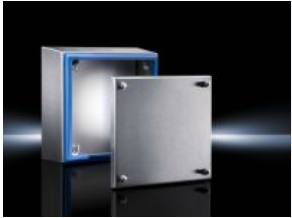

Terminal boxes KL without gland plate

Hygienic Design Terminal boxes HD

Ex enclosures Stainless steel, empty enclosure with screw fastened cover

Rittal – The System.

Faster – better – everywhere.

- Enclosures
- Power distribution
- Climate Control
- IT Infrastructure
- Software & services