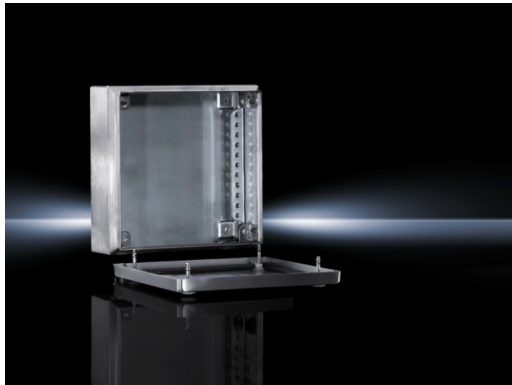

Rittal – The System.

Faster – better – everywhere.

► Terminal boxes KL Stainless steel – KL 1525.010

Date : Feb 25, 2014

ENCLOSURES

POWER DISTRIBUTION

CLIMATE CONTROL

IT INFRASTRUCTURE

SOFTWARE & SERVICES

FRIEDHELM LOH GROUP

Terminal boxes KL Stainless steel – KL 1525.010

created : 25.02.2014 on www.rittal.com/com-en

Product description

Material:

- Enclosure: Stainless steel 1.4301 (AISI 304)
- Cover: Stainless steel 1.4301 (AISI 304), all-round foamed-in PU seal

- Width: 400 mm
- Height: 200 mm
- Depth: 120 mm

Number of quick-release fasteners:

- 4

Weight:

- 3.6 kg

Approvals

Approvals:

-  [Bureau Veritas \(EN\)](#)
-  [VDE \(EN, DE\)](#)
-  [UL \(EN\)](#)
-  [TÜV \(EN\)](#)
-  [TÜV \(DE\)](#)
-  [Russian Maritime Register of Shipping \(RU, EN\)](#)
-  [Lloyds Register of Shipping \(EN\)](#)
-  [C-UL \(EN\)](#)
-  [CSA \(EN\)](#)
-  [Germanischer Lloyd \(EN\)](#)