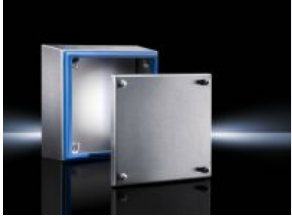

Terminal boxes KL without gland plate

Hygienic Design Terminal boxes HD

Ex enclosures Stainless steel, empty enclosure with screw fastened cover

Rittal – The System.

Faster – better – everywhere.

- Enclosures
- Power distribution
- Climate Control
- IT Infrastructure
- Software & services