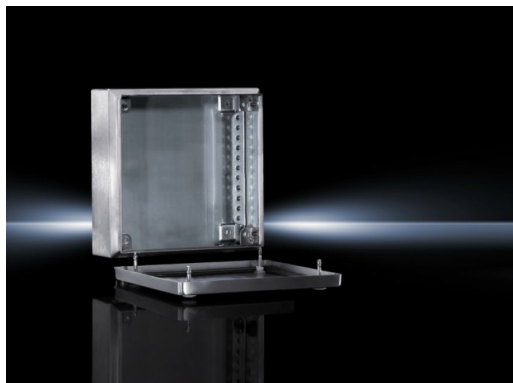

Rittal – The System.

Faster – better – everywhere.

► Terminal boxes KL Stainless steel – KL 1526.010

Date : Feb 25, 2014

ENCLOSURES

POWER DISTRIBUTION

CLIMATE CONTROL

IT INFRASTRUCTURE

SOFTWARE & SERVICES

FRIEDHELM LOH GROUP

Terminal boxes KL Stainless steel – KL 1526.010

created : 25.02.2014 on www.rittal.com/com-en

Product description

Material:

- Enclosure: Stainless steel 1.4301 (AISI 304)
- Cover: Stainless steel 1.4301 (AISI 304), all-round foamed-in PU seal

- Width: 300 mm
- Height: 300 mm
- Depth: 120 mm

Number of quick-release fasteners: • 4

Weight: • 3.9 kg

Approvals

Approvals:

-  [Bureau Veritas \(EN\)](#)
-  [VDE \(EN, DE\)](#)
-  [UL \(EN\)](#)
-  [TÜV \(EN\)](#)
-  [TÜV \(DE\)](#)
-  [Russian Maritime Register of Shipping \(RU, EN\)](#)
-  [Lloyds Register of Shipping \(EN\)](#)
-  [C-UL \(EN\)](#)
-  [CSA \(EN\)](#)
-  [Germanischer Lloyd \(EN\)](#)

Terminal boxes KL without gland plate

Hygienic Design Terminal boxes HD

Ex enclosures Stainless steel, empty enclosure with screw fastened cover

Rittal – The System.

Faster – better – everywhere.

- Enclosures
- Power distribution
- Climate Control
- IT Infrastructure
- Software & services