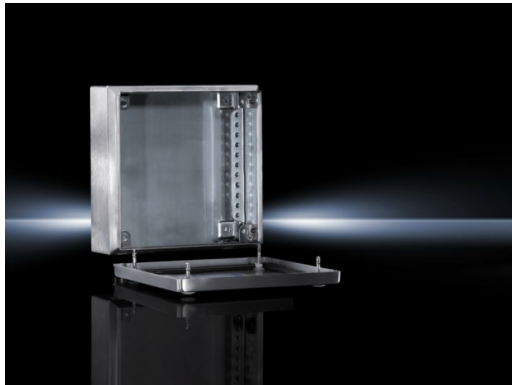

# Terminal boxes KL Stainless steel – KL 1527.010

created : 25.02.2014 on www.rittal.com/com-en

### Dimensions:

- Width: 150 mm
- Height: 150 mm
- Depth: 120 mm