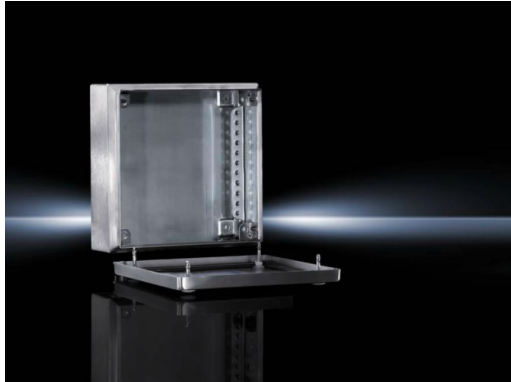

Rittal – The System.

Faster – better – everywhere.

► Terminal boxes KL Stainless steel – KL 1530.010

Date : Feb 27, 2015

ENCLOSURES

POWER DISTRIBUTION

CLIMATE CONTROL

IT INFRASTRUCTURE

SOFTWARE & SERVICES

FRIEDHELM LOH GROUP

Terminal boxes KL Stainless steel – KL 1530.010

created : 27.02.2015 on www.rittal.com/com-en

Product description

Material: Enclosure: Stainless steel 1.4301 (AISI 304)
Cover: Stainless steel 1.4301 (AISI 304), all-round foamed-in PU seal

Surface finish: Enclosure and cover: Brushed, grain 180

**Protection category
IP to IEC 60 529:** IP 66

**Protection category
NEMA:** NEMA 4X

IK Code: IK08

Supply includes: Enclosure with cover
Quick-release fastener including plastic bushes

Packs of: 1 pc(s).

EAN: 4028177663350

eCl@ss 5.1: 27180102

eCl@ss 7.0: 27180101

Product features

Dimensions: Width: 400 mm
Height: 300 mm
Depth: 120 mm

Number of quick-release fasteners:	4
Weight:	4.6 kg
Approvals	
Approvals:	<ul style="list-style-type: none">  Bureau Veritas (EN)  C-UL (EN)  CSA (EN)  Germanischer Lloyd (EN)  Lloyds Register of Shipping (EN)  Russian Maritime Register of Shipping (EN)  TUV EN  UL (EN)
Certificates:	 IK-Code (EN)
Declarations:	<ul style="list-style-type: none">  Declaration of conformity (DE)  Manufacturer's declaration (DE)
Downloads	
Data sheets:	<ul style="list-style-type: none">  Technical details (EN)  Technical system catalogue (EN)
CAD drawings:	Request