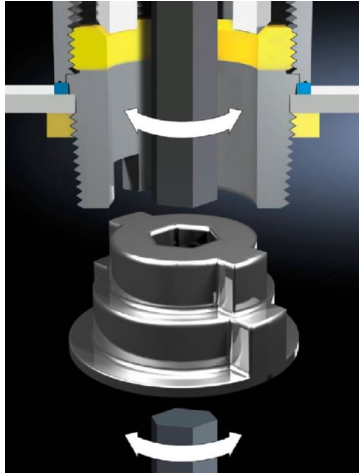

Rittal – The System.

Faster – better – everywhere.

Assembly tool for HD cable glands – HD 2410.290

Date : Dec 18, 2017

ENCLOSURES

POWER DISTRIBUTION

CLIMATE CONTROL

IT INFRASTRUCTURE

SOFTWARE & SERVICES

FRIEDHELM LOH GROUP

Assembly tool for HD cable glands – HD 2410.290

created: 18.12.2017 on www.rittal.com/com-en

Product description

Description: For attaching HD cable glands in an internal thread or using lock nuts. This can be achieved either from the inside or from the outside using an Allen key.