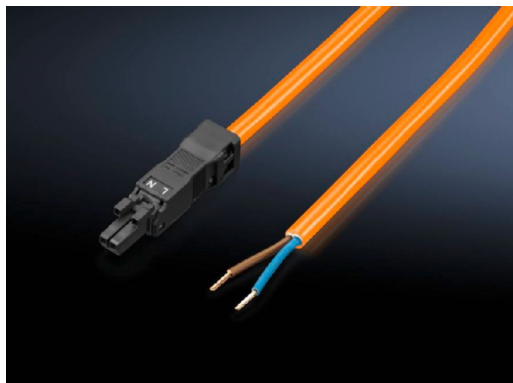

# Connection cable – SZ 2500.420

created: 14.09.2018 on [www.rittal.com/com-en](http://www.rittal.com/com-en)

## Product description

<b>Design:</b>	Infeed, 2-pole (with socket, without connector)
<b>Description:</b>	For time-saving and simple installation of the LED system light.
<b>Colour:</b>	Orange

## Product features

<b>Dimensions:</b>	Length: 3000 mm
<b>Rated operating voltage:</b>	100 V - 240 V, 1~, 50 Hz/60 Hz
<b>Cross-section:</b>	1.5 mm <sup>2</sup>
<b>Packs of:</b>	5 pc(s).
<b>EAN:</b>	4028177809116
<b>Customs tariff number:</b>	85444290
<b>ETIM 6.0:</b>	EC001576
<b>ETIM 5.0:</b>	EC001576
<b>eCl@ss 8.0/8.1:</b>	27060402
<b>eCl@ss 7.0/7.1:</b>	27119116

<b>eCl@ss 6.0/6.1:</b>	27119116
<b>eCl@ss 5.1/5.1.4:</b>	27189241
<b>Product description (long):</b>	SZ Connection cable, for power supply, 2-pole, 100-240 V, L: 3000 mm
<b>Approvals</b>	
<b>Declarations:</b>	Declaration of conformity