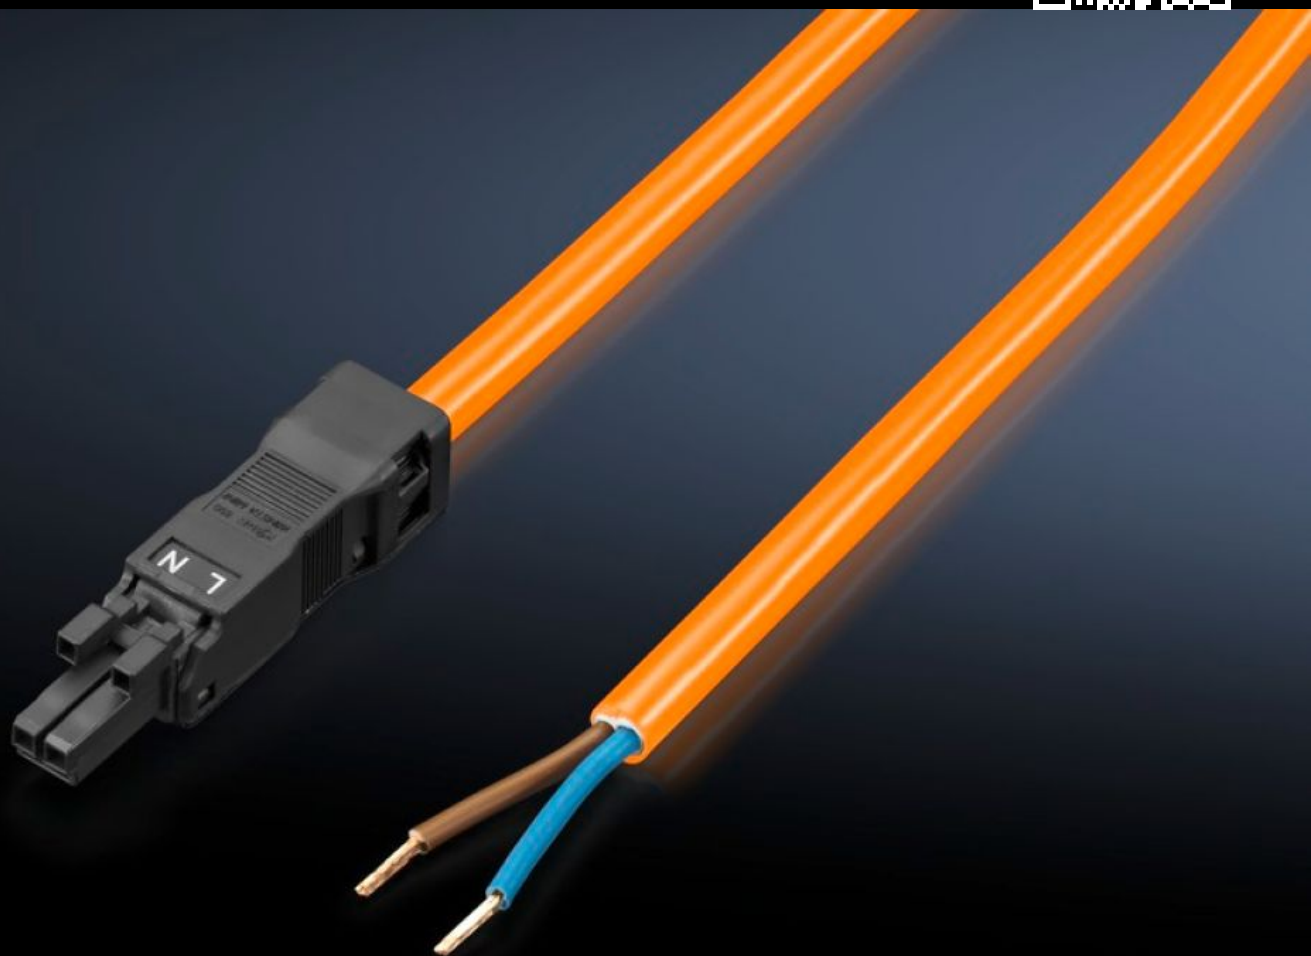

## SZ 2500.520 Connection cable

State: 19/08/2022 (Source: [rittal.com/com-en](http://rittal.com/com-en))

ENCLOSURES

POWER DISTRIBUTION

CLIMATE CONTROL

IT INFRASTRUCTURE

SOFTWARE & SERVICES

FRIEDHELM LOH GROUP

# SZ 2500.520 - Connection cable

For simple, time-saving connection of the LED system light.

## Features

Model No.	SZ 2500.520
Design	Infeed, 2-pole (with socket, without connector)
Product description	For time-saving and simple installation of the LED system light.
Colour	Orange
Length	3,000 mm
Standards	Power supply cords: AVL2 Mains connector: ECBT2
Dimensions	Length: 3,000 mm
Rated operating voltage	100 V - 240 V, 1~, 60 Hz
Packs of	1 pc(s).
Weight/pack	0.267 kg
Copper weight (kg per piece)	0
Customs tariff number	85444290
EAN	4028177921207
ETIM 7.0	EC001576
ECLASS 8.0	27060402