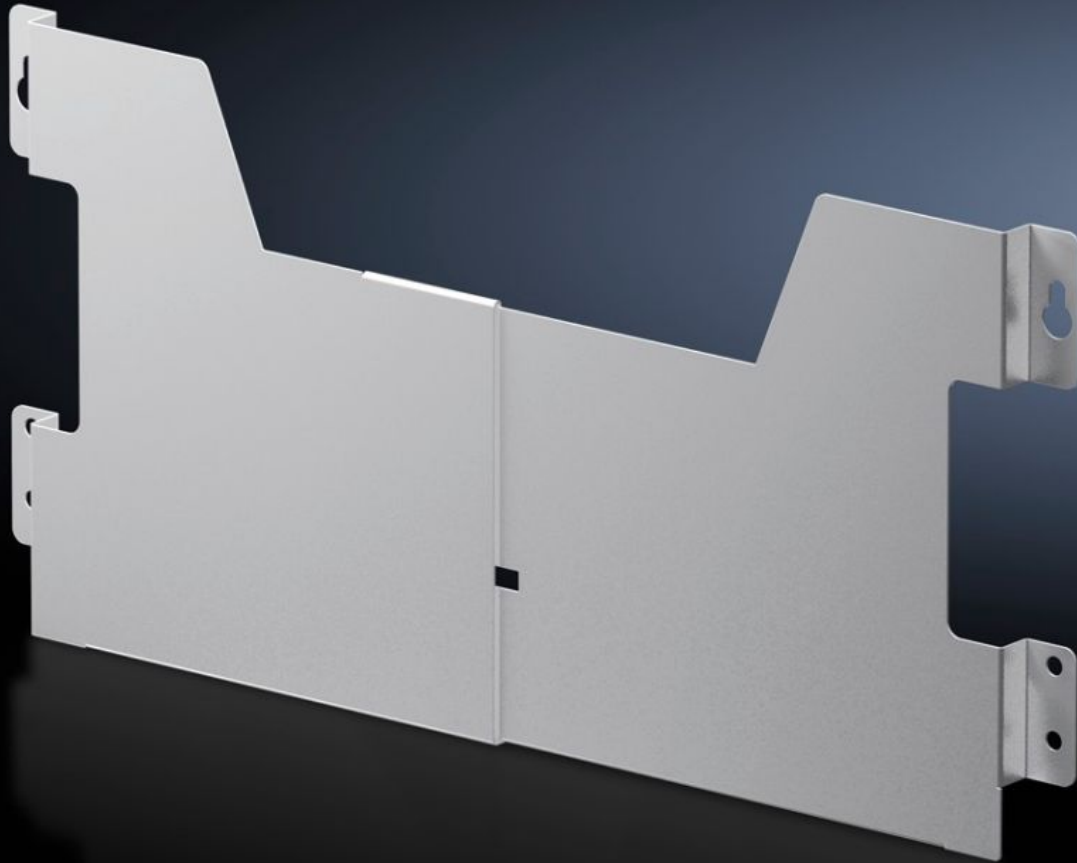

**Rittal – The System.**

Faster – better – everywhere.

**AX 2515.300**

**Wiring plan pocket of sheet steel**

State: 30/08/2022 (Source: [rittal.com/com-en](http://rittal.com/com-en))

ENCLOSURES

POWER DISTRIBUTION

# AX 2515.300 - Wiring plan pocket of sheet steel Width-variable, for AX

For fastening to the perforated door strip at any height. Variable and easily adjustable in the width.

## Features

Model No.	AX 2515.300
Product description	For fastening to the perforated door strip at any height. Variable and easily adjustable in the width.
Material	Sheet steel
Colour	RAL 7035
Supply includes	Assembly screws
Clearance height	210 mm
Clear width, range	475 - 575
To fit door width	600 mm
To fit	Enclosure type: AX null
Dimensions	Depth: 35 mm
Packs of	1 pc(s).
Weight/pack	0.92 kg
Copper weight (kg per piece)	0
Customs tariff number	73269098