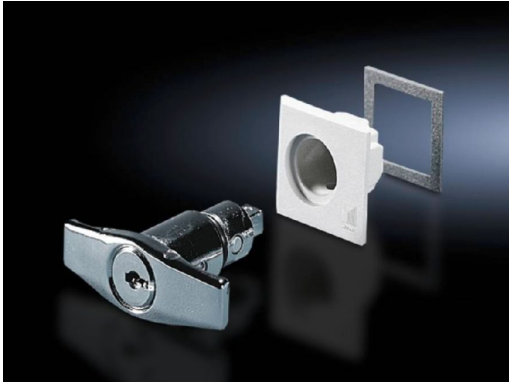

SOFTWARE & SERVICES

FRIEDHELM LOH GROUP

T handles – SZ 2575.000

created: 30.04.2018 on www.rittal.com/com-en

Product description

Design: B

Supply includes: Seal included
with 2 keys

Product features

To fit: Enclosure type: EB
Enclosure type: BG with cam
Enclosure type: AE with cam
Enclosure type: Based on AE with cam
Enclosure type: Wall-mounted enclosure AE with cam
Enclosure type: One-piece console TP - Console cover
Enclosure type: TP desk section and console

Lock insert: with cylinder insert, lock no. 3524 E

Packs of: 1 pc(s).

Weight/pack: 0.08 kg

EAN: 4028177028272

Customs tariff number: 83024110

ETIM 6.0: EC000327

ETIM 5.0: EC000327

eCl@ss 8.0/8.1:	27409217
eCl@ss 7.0/7.1:	27189266
eCl@ss 6.0/6.1:	27189266
eCl@ss 5.1/5.1.4:	27189220
Product description (long):	SZ T handle, version B, with lock cylinder insert, Lock no. 3524 E
Approvals	
Certificates:	EAC