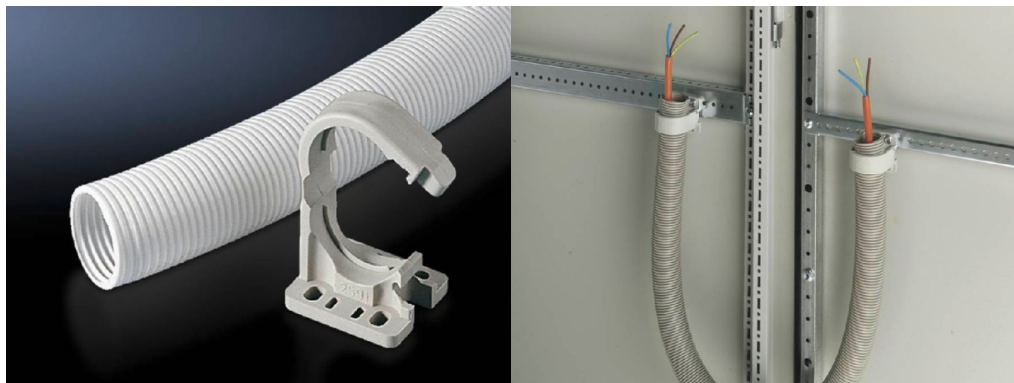

SOFTWARE & SERVICES

FRIEDHELM LOH GROUP

Cable conduit – SZ 2589.000

created: 18.08.2016 on www.rittal.com/com-en

Product description

Description: For secure cable routing e.g. from the enclosure or mounting plate to the door. Attachment facility for standard commercially available cable ties is provided on the cable conduit holder, so that cables may be attached upon entry to/exit from the cable conduit.

Material: Polythene

Supply includes: 1 roll = 25 m

Product features

Dimensions: Length: 25 m

Internal diameter: 29 mm

Weight/pack: 2.96 kg

Downloads

CAD drawings: Request