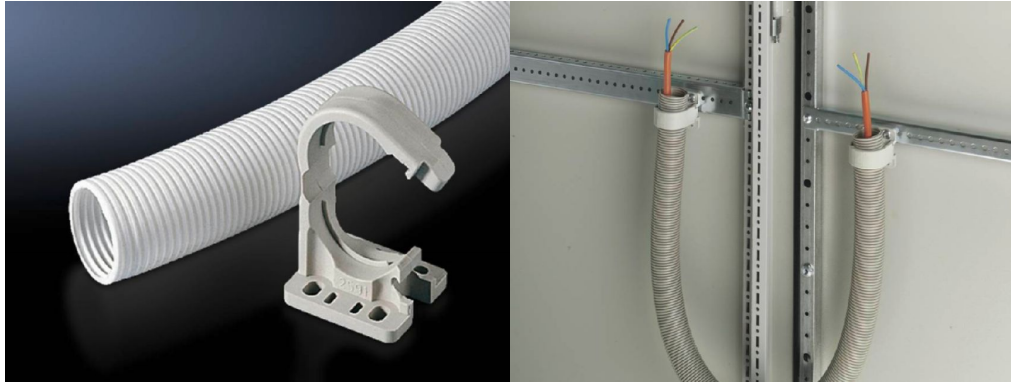

SOFTWARE & SERVICES

FRIEDHELM LOH GROUP

Cable conduit – SZ 2590.000

created: 18.08.2016 on www.rittal.com/com-en

Product description

Description: For secure cable routing e.g. from the enclosure or mounting plate to the door. Attachment facility for standard commercially available cable ties is provided on the cable conduit holder, so that cables may be attached upon entry to/exit from the cable conduit.

Material: Polythene

Supply includes: 1 roll = 25 m

Product features

Dimensions: Length: 25 m

Internal diameter: 48 mm

Weight/pack: 5.26 kg

Downloads

CAD drawings: Request