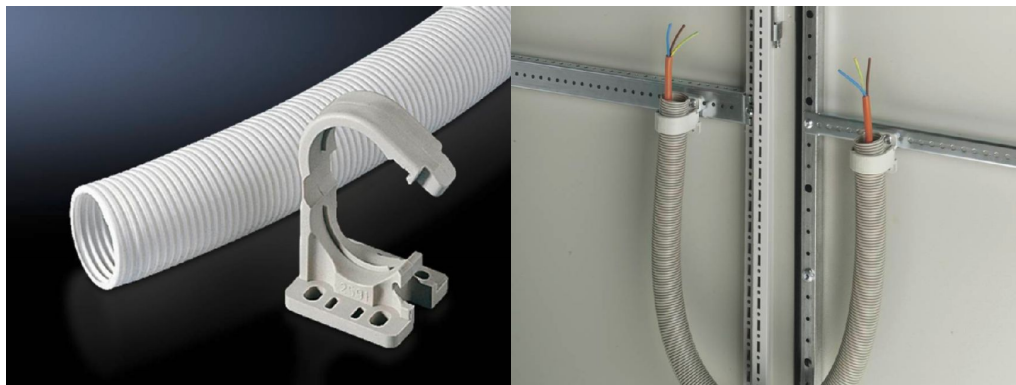

## Product description

**Description:** For secure cable routing e.g. from the enclosure or mounting plate to the door. Attachment facility for standard commercially available cable ties is provided on the cable conduit holder, so that cables may be attached upon entry to/exit from the cable conduit.

## Product features

**Dimensions:** Length: 25 m

**Internal diameter:** 16 mm

**Weight/pack:** 1.51 kg