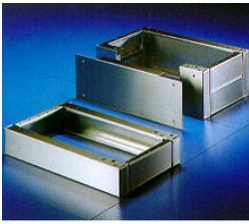

Data sheet

SO 2875.000

Main data:

Model No.:	SO 2875.000
Designation:	Base/plinth of stainless steel, for enclosure WxD 600x400mm,
Variant:	Edelstahl
Packs of:	1 ST
W x H x D:	600 mm x 200 mm x 400 mm
Mounting surface:	n/a
Volume:	25,00 dm ³
Net weight:	10,65 kg
EAN:	4028177033771
Customs number:	85381000
Protection categories:	n/a